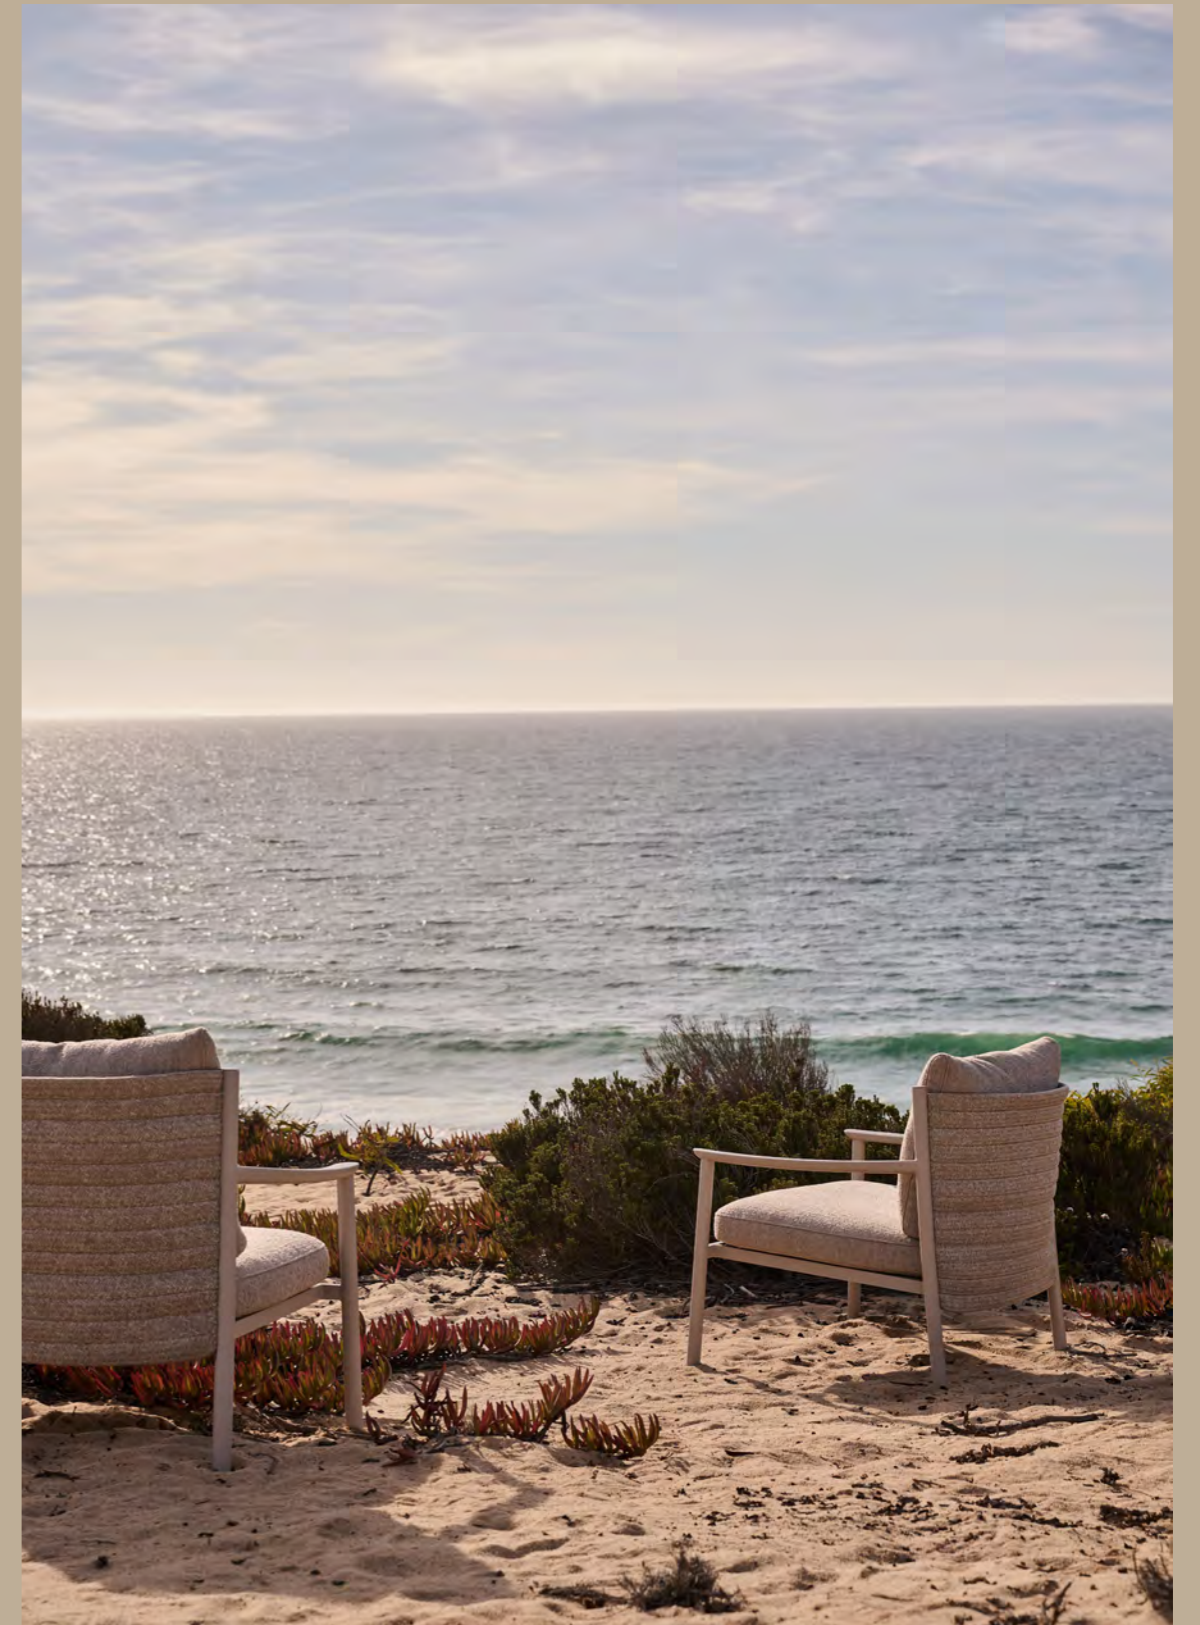

LUCCA

STUDIO SEGERS

TRIBÙ
COLLECTION 2025

TRIBÙ
COLLECTION 2025

LUCCA lounge chair

At first glance, the new Lucca collection feels instantly familiar, making it easy to love. Then dive deep, and subtle design details emerge. The armchair and lounge chair feature graceful silhouettes inspired by Japanese calligraphy, while the armrests and woven textile bands pay tribute to Southern braiding techniques. The soft fibre's core offers gentle stretch for enhanced comfort while sinking into its cushions. The dining table's shield-shaped supports and rounded ceramic top make it a timeless centrepiece, complementing any outdoor setting.