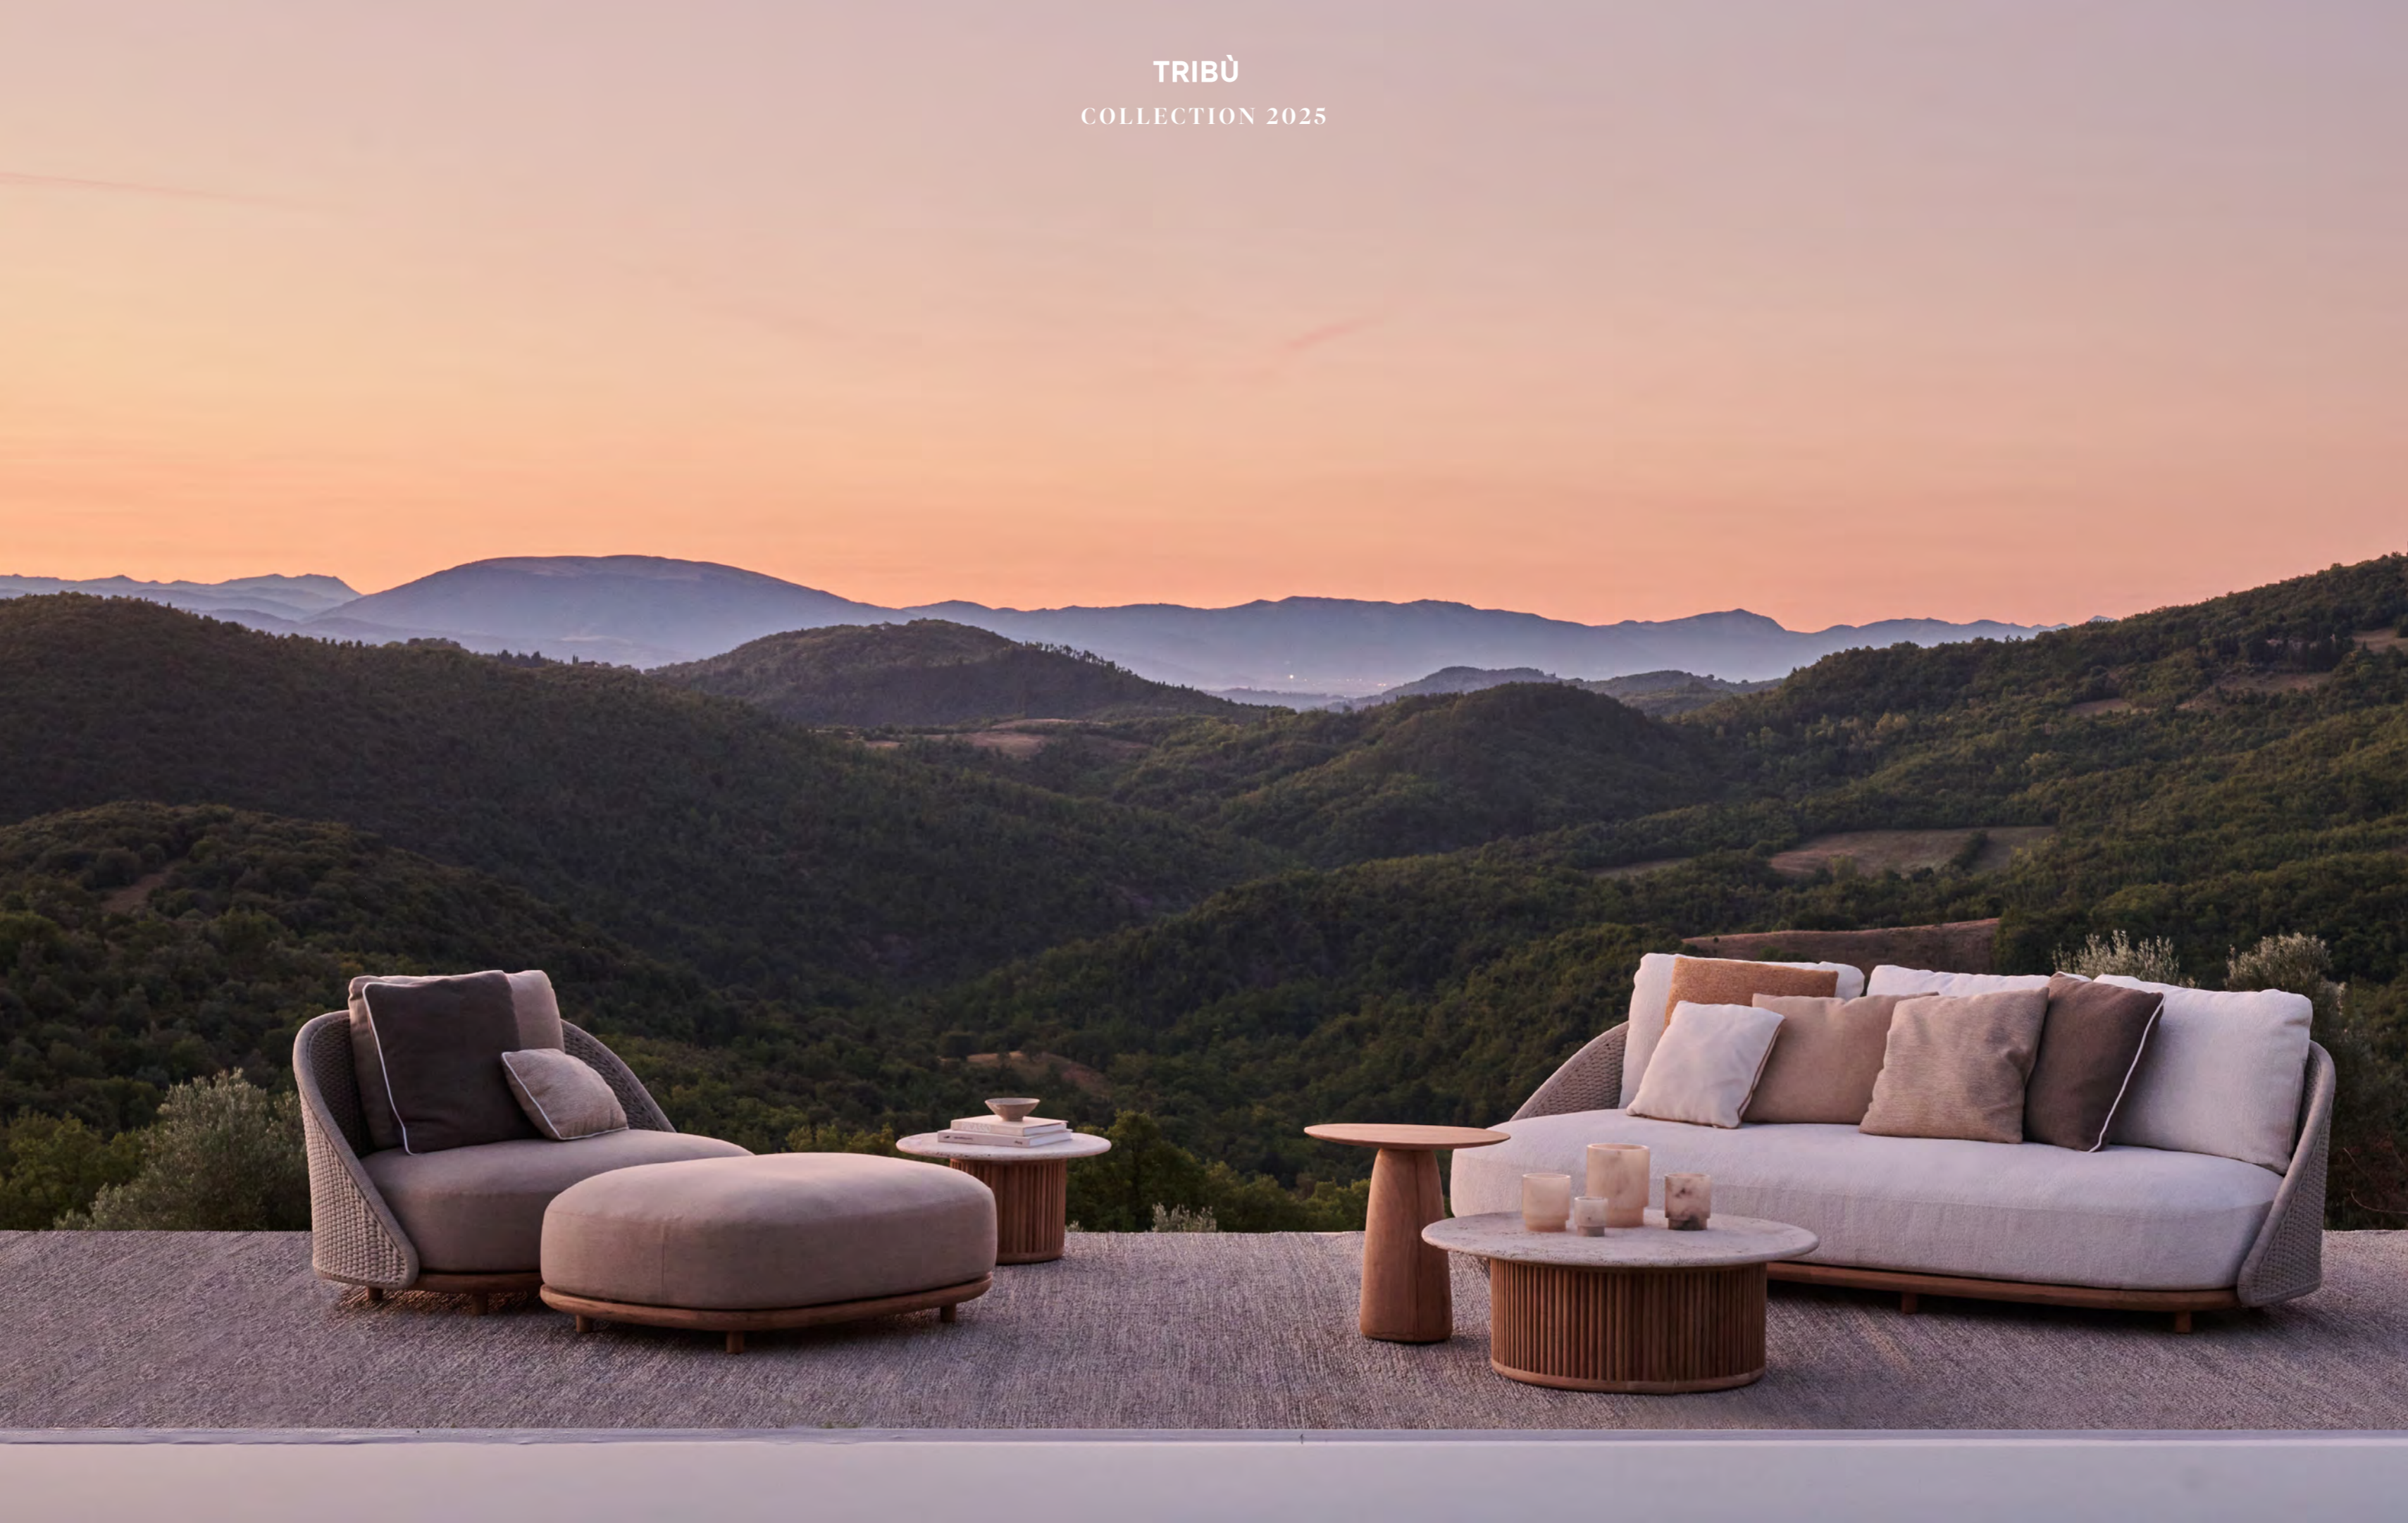

TRIBÙ
COLLECTION 2025

TRIBÙ
COLLECTION 2025

ELIO 1-seater sofa / full backrest / pouf

The 2025 ELIO collection captures the essence of outdoor lounging with the introduction of new sofas, daybeds, and poufs. Expanding on the softly rounded silhouette of the original series, the low profiles and graceful curves evoke the beauty of water-smoothed pebbles. Every element is crafted to prioritize comfort and versatility, blending organic shapes with modern sophistication. Modular back and armrest options invite personalized compositions, ensuring each creation is distinctly your own.