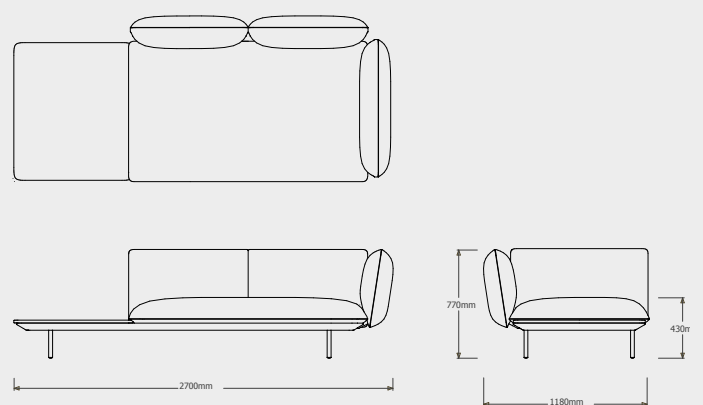

Cushion **C023868W** is recommended for optimal seating

DEEP SEAT - LEFT CORNER ARM HIGH + TABLE  
023869-X-Y-Z

Cushion **C023869W** is recommended for optimal seating

DEEP SEAT - RIGHT CORNER ARM LOW + TABLE  
023870-X-Y-Z

Cushion **C023870W** is recommended for optimal seating

TECHNICAL DRAWINGS

SENJA SOFA DEEP SEAT - TOTAL DEPTH 116CM/45,75"

DEEP SEAT - LEFT CORNER ARM LOW + TABLE  
023871-X-Y-Z

Cushion **C023871W** is recommended for optimal seating