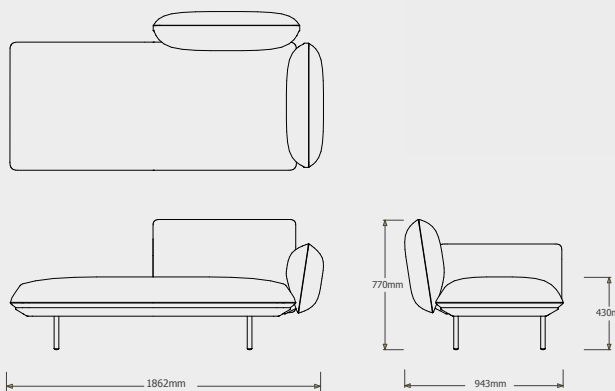

TECHNICAL DRAWINGS

SENJA SOFA REGULAR SEAT - TOTAL DEPTH 92CM/36,25"

REGULAR SEAT - 2-SEATER LEFT ARM LOW/HIGH  
023813-X-Y

Cushion **C023813W** is recommended for optimal seating

REGULAR SEAT - RIGHT CORNER ARM HIGH + POUF  
023814-X-Y-Z

Cushion **C023814W** is recommended for optimal seating

REGULAR SEAT - LEFT CORNER ARM HIGH + POUF  
023815-X-Y

Cushion **C023815W** is recommended for optimal seating

REGULAR SEAT - RIGHT CORNER ARM LOW + POUF  
023816-X-Y

Cushion **C023816W** is recommended for optimal seating

TECHNICAL DRAWINGS

SENJA SOFA REGULAR SEAT - TOTAL DEPTH 92CM/36,25"

REGULAR SEAT - LEFT CORNER ARM LOW + POUF  
023817-X-Y

Cushion **C023817W** is recommended for optimal seating