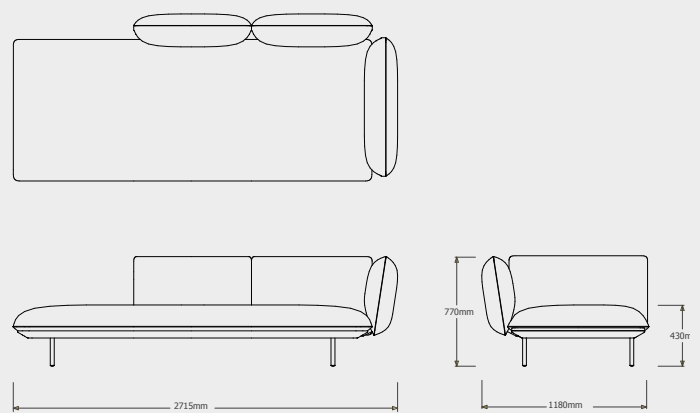

Cushion **C023864W** is recommended for optimal seating

**DEEP SEAT - LEFT CORNER ARM HIGH + POUF**  
023865-X-Y

Cushion **C023865W** is recommended for optimal seating

**DEEP SEAT - RIGHT CORNER ARM LOW + POUF**  
023866-X-Y