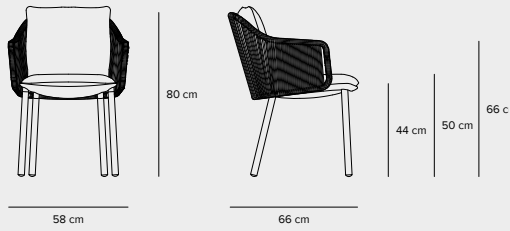

TRIBÙ

TECHNICAL DRAWINGS

ARMCHAIR
02318-XX-XX

Back cushion **C02318BW** and Seat cushion **C02318SW** are recommended for optimal seating