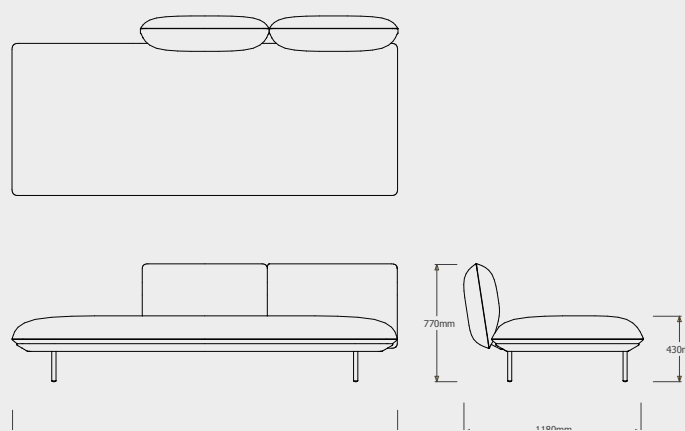

DEEP SEAT - RIGHT CORNER ARM LOW
023958-X-Y

Cushion **C023958W** is recommended for optimal seating