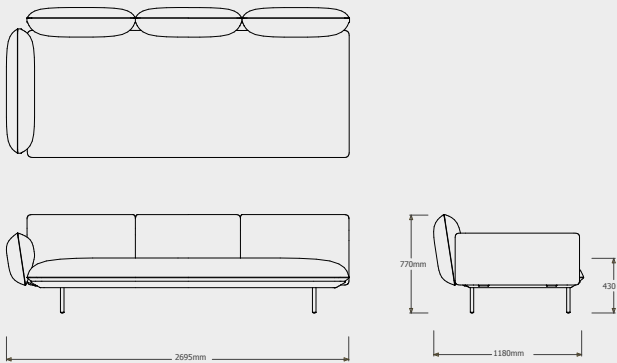

TECHNICAL DRAWINGS

SENJA SOFA DEEP SEAT - TOTAL DEPTH 116CM/45,75"

DEEP SEAT - 2-SEATER LEFT ARM LOW/HIGH
023863-X-Y

Cushion **C023863W** is recommended for optimal seating