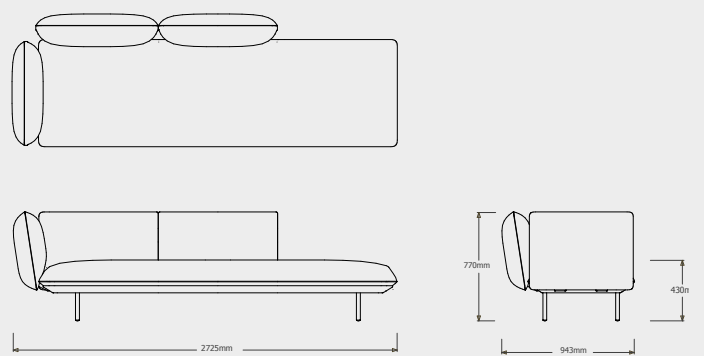

TECHNICAL DRAWINGS

SENJA SOFA REGULAR SEAT - TOTAL DEPTH 92CM/36,25"

REGULAR SEAT - LEFT CORNER ARM HIGH  
023912-X-Y

Cushion **C023912W** is recommended for optimal seating

REGULAR SEAT - RIGHT CORNER ARM LOW  
023913-X-Y

Cushion **C023913W** is recommended for optimal seating

REGULAR SEAT - LEFT CORNER ARM LOW  
023914-X-Y

Cushion **C023914W** is recommended for optimal seating

REGULAR SEAT - RIGHT CORNER ARM HIGH + POUF  
023915-X-Y