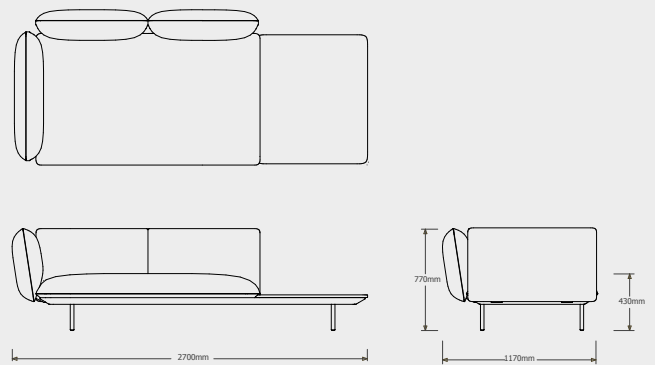

Cushion **C023967W** is recommended for optimal seating

DEEP SEAT - LEFT CORNER ARM LOW + POUF  
023968-X-Y

Cushion **C023968W** is recommended for optimal seating

DEEP SEAT - RIGHT CORNER ARM HIGH + TABLE  
023969-X-Y-Z