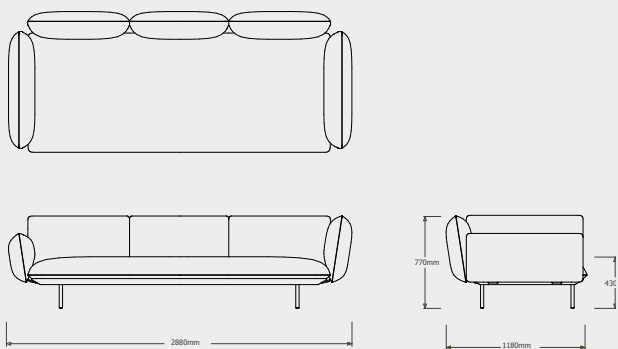

TECHNICAL DRAWINGS

SENJA SOFA DEEP SEAT - TOTAL DEPTH 116CM/45,75"

DEEP SEAT - DOUBLE MODULE
023955-X-Y

Cushion **C023955W** is recommended for optimal seating