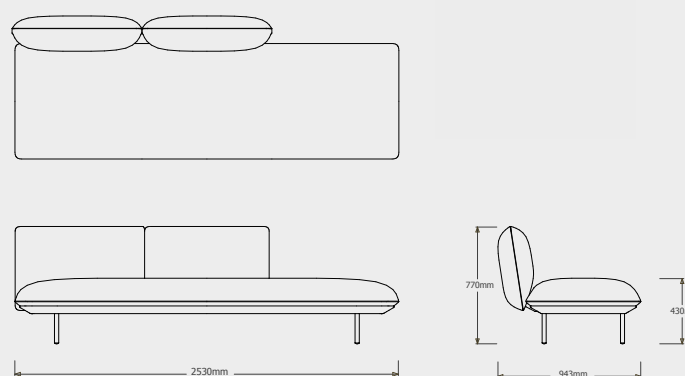

Cushion **C023904W** is recommended for optimal seating

REGULAR SEAT - 3-SEATER RIGHT ARM LOW/HIGH  
023905-X-Y

Cushion **C023905W** is recommended for optimal seating

REGULAR SEAT - 3-SEATER LEFT ARM LOW/HIGH  
023906-X-Y

Cushion **C023906W** is recommended for optimal seating

REGULAR SEAT - RIGHT EXTENSION + POUF  
023907-X-Y

Cushion **C023907W** is recommended for optimal seating

TECHNICAL DRAWINGS

SENJA SOFA REGULAR SEAT - TOTAL DEPTH 92CM/36,25"