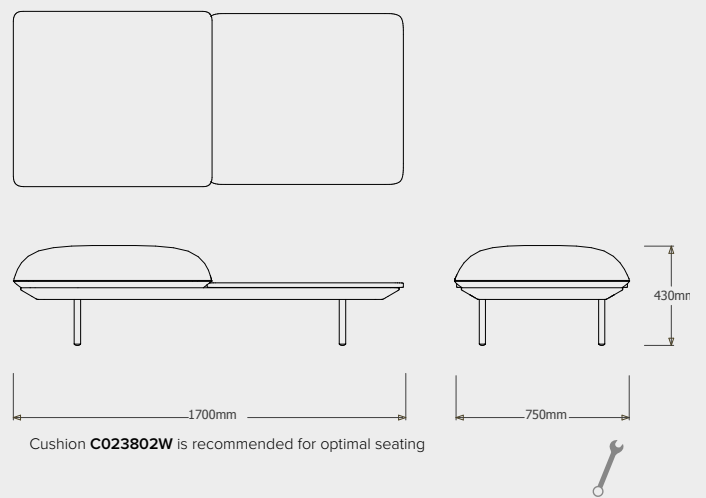

Cushion **C023203W** is recommended for optimal seating

TECHNICAL DRAWINGS

SENJA SOFA REGULAR SEAT - TOTAL DEPTH 92CM/36,25"

REGULAR SEAT - DOUBLE POUF MODULE  
023801-X-Y

REGULAR SEAT - POUF + TABLE  
023802-X-Y-Z

REGULAR SEAT - SINGLE MODULE + POUF  
023803-X-Y

REGULAR SEAT - SINGLE MODULE + TABLE  
023804-X-Y-Z

TECHNICAL DRAWINGS

SENJA SOFA REGULAR SEAT - TOTAL DEPTH 92CM/36,25"

REGULAR SEAT - DOUBLE MODULE  
023805-X-Y