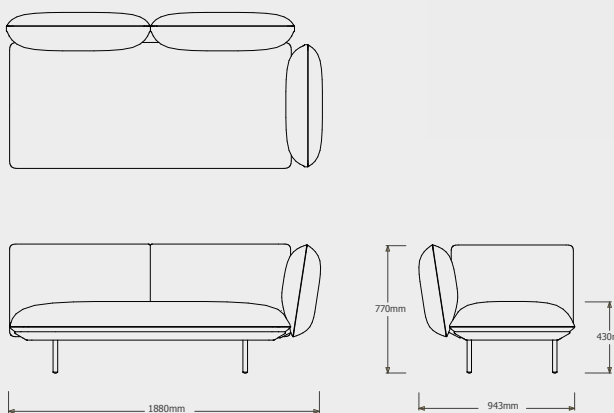

REGULAR SEAT - LEFT CORNER ARM HIGH
023807-X-Y

Cushion **C023807W** is recommended for optimal seating