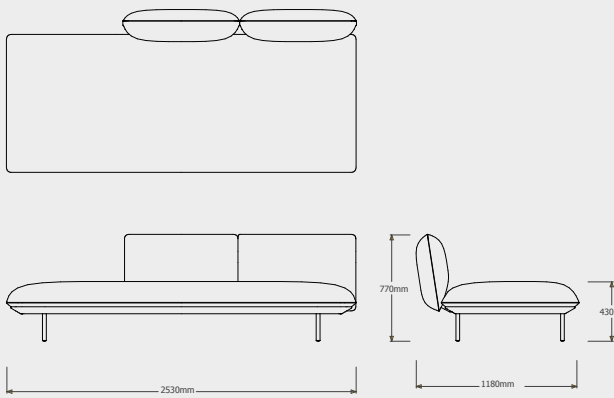

DEEP SEAT - RIGHT EXTENSION + POUF  
023957-X-Y

Cushion **C023957W** is recommended for optimal seating

TECHNICAL DRAWINGS

SENJA SOFA DEEP SEAT - TOTAL DEPTH 116CM/45,75"

DEEP SEAT - LEFT EXTENSION + POUF  
023958-X-Y