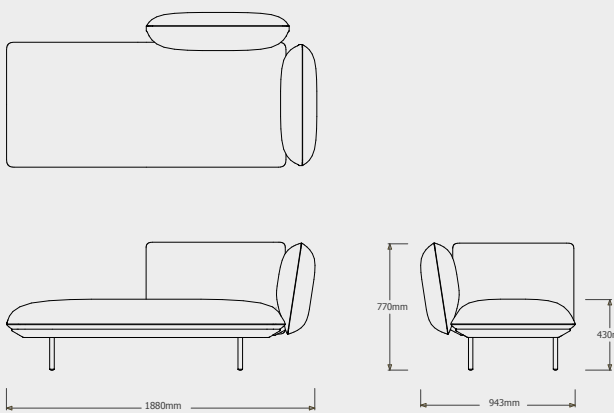

TECHNICAL DRAWINGS

SENJA SOFA REGULAR SEAT - TOTAL DEPTH 92CM/36,25"

REGULAR SEAT - 2-SEATER LEFT ARM LOW/HIGH  
023813-X-Y

Cushion **C023813W** is recommended for optimal seating

REGULAR SEAT - RIGHT CORNER ARM HIGH + POUF  
023814-X-Y-Z

Cushion **C023814W** is recommended for optimal seating

REGULAR SEAT - LEFT CORNER ARM HIGH + POUF  
023815-X-Y

Cushion **C023815W** is recommended for optimal seating

REGULAR SEAT - RIGHT CORNER ARM LOW + POUF  
023816-X-Y

Cushion **C023816W** is recommended for optimal seating

TECHNICAL DRAWINGS

SENJA SOFA REGULAR SEAT - TOTAL DEPTH 92CM/36,25"

REGULAR SEAT - LEFT CORNER ARM LOW + POUF  
023817-X-Y

Cushion **C023817W** is recommended for optimal seating