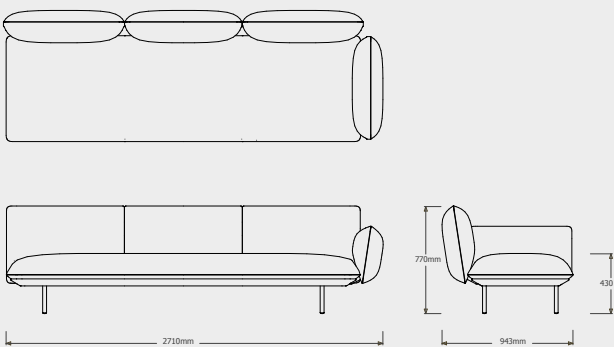

REGULAR SEAT - LEFT CORNER ARM LOW
023914-X-Y

Cushion **C023914W** is recommended for optimal seating