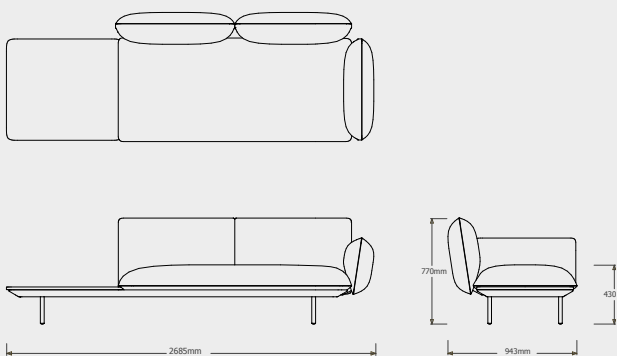

REGULAR SEAT - LEFT CORNER ARM LOW + POUF
023922-X-Y-Z

Cushion **C023922W** is recommended for optimal seating