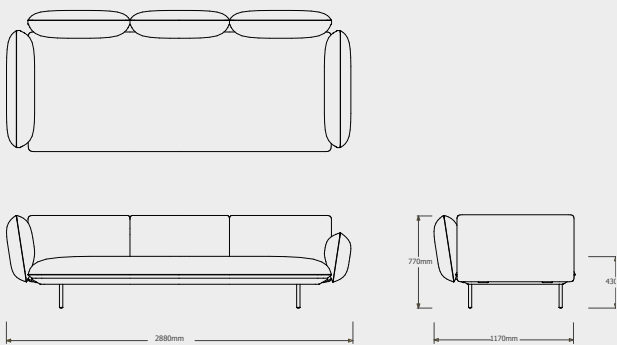

DEEP SEAT - 3-SEATER LEFT ARM LOW/HIGH
023956-X-Y

Cushion **C023956W** is recommended for optimal seating