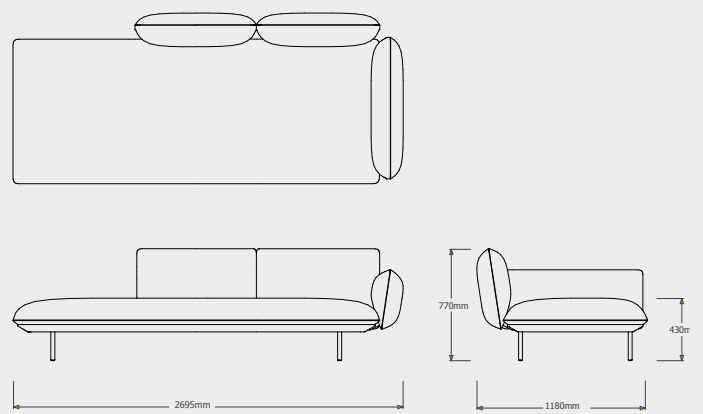

## TECHNICAL DRAWINGS

SENJA SOFA DEEP SEAT - TOTAL DEPTH 116CM/45,75"

DEEP SEAT - LEFT CORNER ARM LOW + POUF  
023867-X-Y

Cushion **C023867W** is recommended for optimal seating

DEEP SEAT - RIGHT CORNER ARM HIGH + TABLE  
023868-X-Y-Z