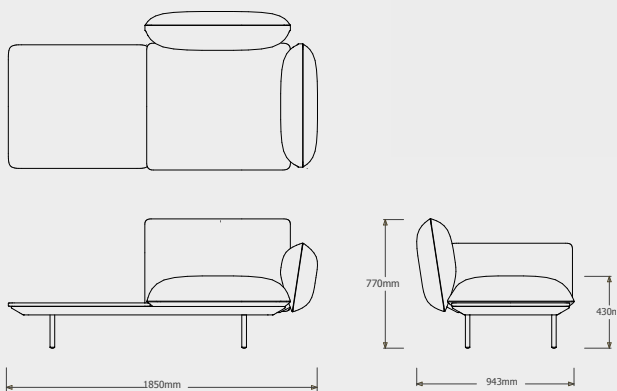

Cushion **C023816W** is recommended for optimal seating

TECHNICAL DRAWINGS

SENJA SOFA REGULAR SEAT - TOTAL DEPTH 92CM/36,25"

REGULAR SEAT - LEFT CORNER ARM LOW + POUF  
023817-X-Y

Cushion **C023817W** is recommended for optimal seating

REGULAR SEAT - RIGHT CORNER ARM HIGH + TABLE  
023818-X-Y-Z

Cushion **C023818W** is recommended for optimal seating

REGULAR SEAT - LEFT CORNER ARM HIGH + TABLE  
023819-X-Y-Z

Cushion **C023819W** is recommended for optimal seating

REGULAR SEAT - RIGHT CORNER ARM LOW + TABLE  
023820-X-Y-Z

Cushion **C023820W** is recommended for optimal seating

TECHNICAL DRAWINGS

SENJA SOFA REGULAR SEAT - TOTAL DEPTH 92CM/36,25"

REGULAR SEAT - LEFT CORNER ARM LOW + TABLE  
023821-X-Y-Z