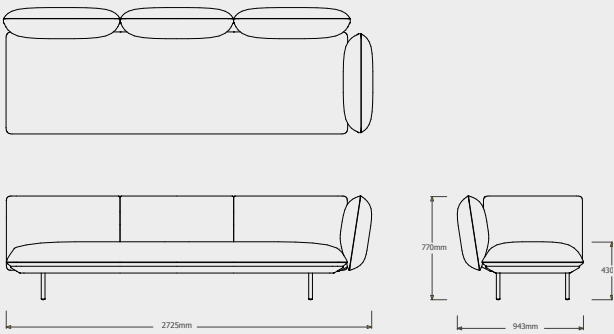

REGULAR SEAT - LEFT EXTENSION + POUF  
023908-X-Y

Cushion **C023908W** is recommended for optimal seating

REGULAR SEAT - RIGHT EXTENSION + TABLE  
023909-X-Y-Z

Cushion **C023909W** is recommended for optimal seating

REGULAR SEAT - LEFT EXTENSION + TABLE  
023910-X-Y-Z

Cushion **C023910W** is recommended for optimal seating

REGULAR SEAT - RIGHT CORNER ARM HIGH  
023911-X-Y

Cushion **C023911W** is recommended for optimal seating

TECHNICAL DRAWINGS

SENJA SOFA REGULAR SEAT - TOTAL DEPTH 92CM/36,25"

REGULAR SEAT - LEFT CORNER ARM HIGH  
023912-X-Y

Cushion **C023912W** is recommended for optimal seating

REGULAR SEAT - RIGHT CORNER ARM LOW  
023913-X-Y