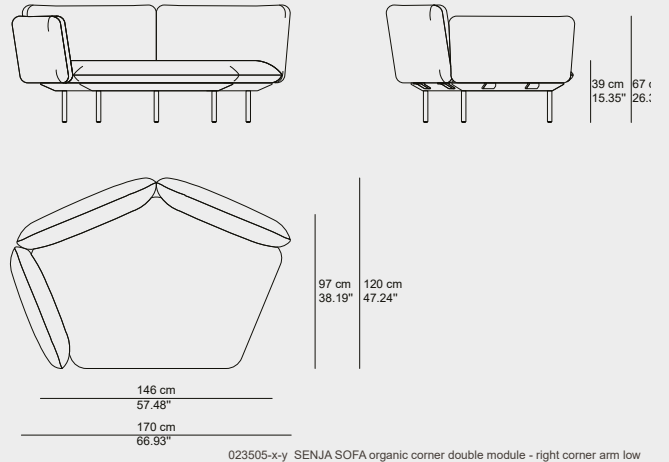

ORGANIC CORNER - SINGLE MODULE
023505-X-Y

Cushion **C023505W** is recommended for optimal seating