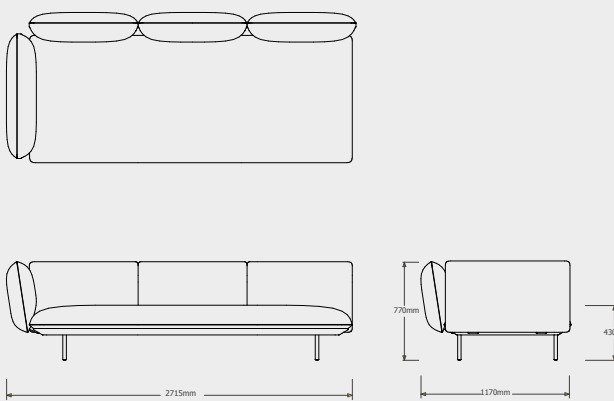

DEEP SEAT - 2-SEATER ARM LOW
023861-X-Y

Cushion **C023861W** is recommended for optimal seating