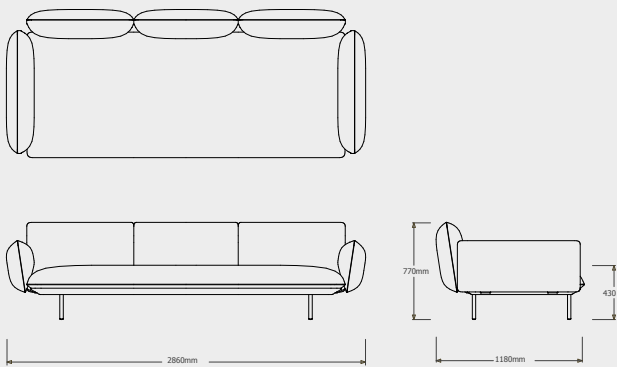

TECHNICAL DRAWINGS

SENJA SOFA DEEP SEAT - TOTAL DEPTH 116CM/45,75"

DEEP SEAT - 3-SEATER ARM LOW
023954-X-Y

Cushion **C023954W** is recommended for optimal seating