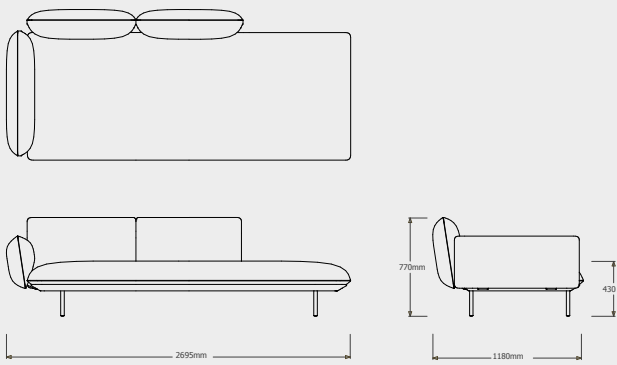

TECHNICAL DRAWINGS

SENJA SOFA DEEP SEAT - TOTAL DEPTH 116CM/45,75"

DEEP SEAT - LEFT CORNER ARM LOW + POUF
023867-X-Y

Cushion **C023867W** is recommended for optimal seating