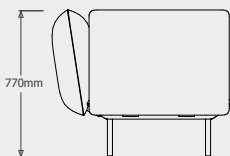

REGULAR SEAT - 1-SEATER ARM HIGH
023202-X-Y

Cushion **C023202W** is recommended for optimal seating