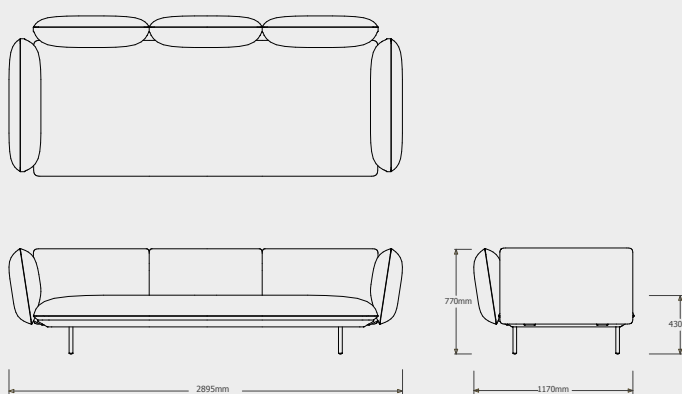

DEEP SEAT - TRIPLE POUF MODULE  
023951-X-Y

Cushion **C023951W** is recommended for optimal seating

DEEP SEAT - TRIPLE MODULE  
023952-X-Y

Cushion **C023952W** is recommended for optimal seating

DEEP SEAT - 3-SEATER ARM HIGH  
023953-X-Y