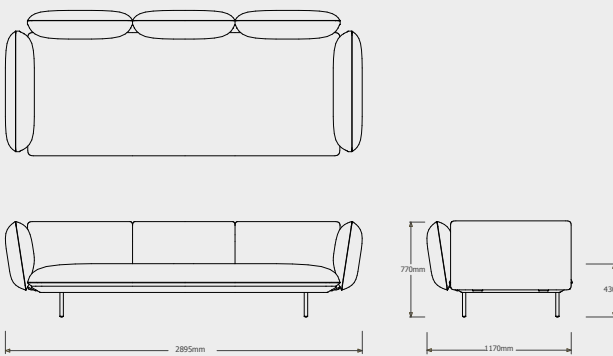

DEEP SEAT - SINGLE MODULE + POUF
023953-X-Y

Cushion **C023953W** is recommended for optimal seating