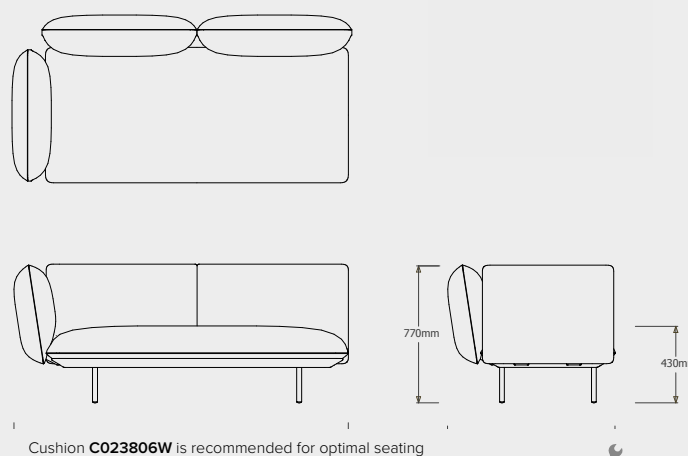

Cushion **C023203W** is recommended for optimal seating

TECHNICAL DRAWINGS

SENJA SOFA REGULAR SEAT - TOTAL DEPTH 92CM/36,25"

REGULAR SEAT - DOUBLE POUF MODULE  
023801-X-Y

REGULAR SEAT - POUF + TABLE  
023802-X-Y-Z

REGULAR SEAT - SINGLE MODULE + POUF  
023803-X-Y

REGULAR SEAT - SINGLE MODULE + TABLE  
023804-X-Y-Z

TECHNICAL DRAWINGS

SENJA SOFA REGULAR SEAT - TOTAL DEPTH 92CM/36,25"

REGULAR SEAT - DOUBLE MODULE  
023805-X-Y

Cushion **C023805W** is recommended for optimal seating

REGULAR SEAT - RIGHT CORNER ARM HIGH  
023806-X-Y

Cushion **C023806W** is recommended for optimal seating

REGULAR SEAT - LEFT CORNER ARM HIGH  
023807-X-Y