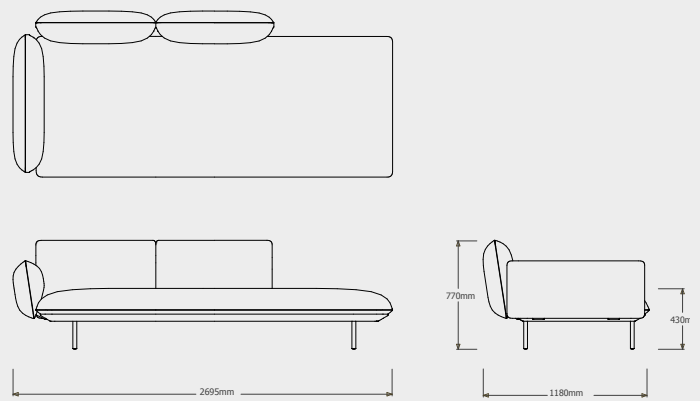

TECHNICAL DRAWINGS

SENJA SOFA DEEP SEAT - TOTAL DEPTH 116CM/45,75"

DEEP SEAT - LEFT CORNER ARM HIGH + POUF  
023966-X-Y

Cushion **C023966W** is recommended for optimal seating

DEEP SEAT - RIGHT CORNER ARM LOW + POUF  
023967-X-Y