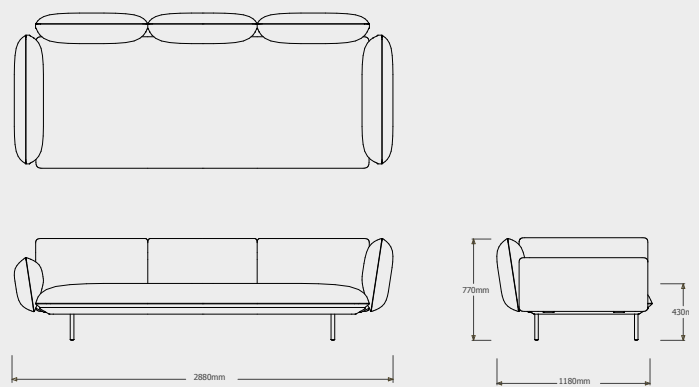

DEEP SEAT - 3-SEATER RIGHT ARM LOW/HIGH
023955-X-Y

Cushion **C023955W** is recommended for optimal seating