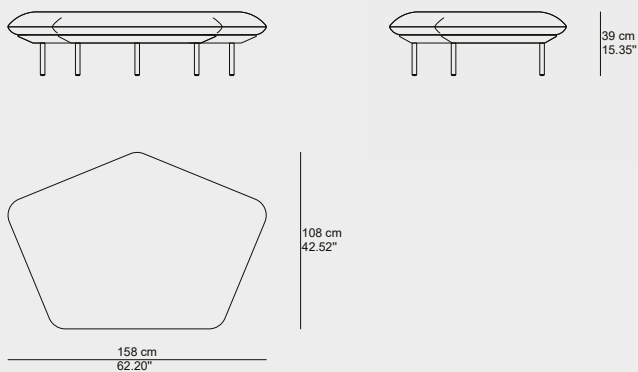

TECHNICAL DRAWINGS

SENJA SOFA ORGANIC CORNER - TOTAL DEPTH 108CM/42,5"

ORGANIC CORNER - POUF MODULE
023500-X-Y

Cushion **C023500W** is recommended for optimal seating