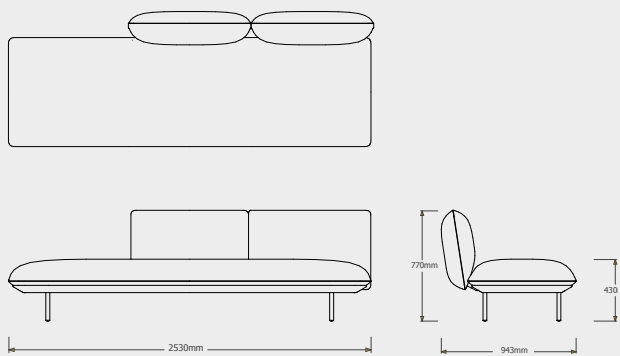

Cushion **C023906W** is recommended for optimal seating

REGULAR SEAT - RIGHT EXTENSION + POUF  
023907-X-Y

Cushion **C023907W** is recommended for optimal seating

TECHNICAL DRAWINGS

SENJA SOFA REGULAR SEAT - TOTAL DEPTH 92CM/36,25"

REGULAR SEAT - LEFT EXTENSION + POUF  
023908-X-Y

Cushion **C023908W** is recommended for optimal seating

REGULAR SEAT - RIGHT EXTENSION + TABLE  
023909-X-Y-Z

Cushion **C023909W** is recommended for optimal seating