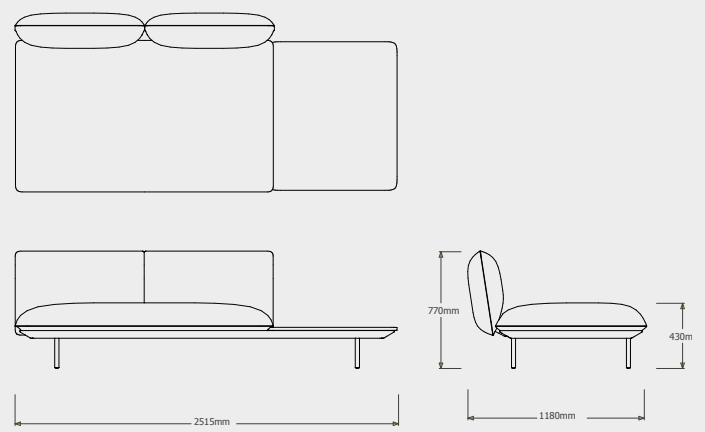

DEEP SEAT - RIGHT EXTENSION + TABLE
023959-X-Y-Z

Cushion **C023959W** is recommended for optimal seating