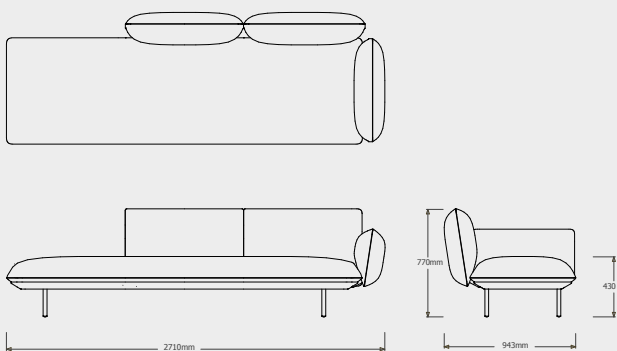

REGULAR SEAT - LEFT CORNER ARM LOW + POUF
023918-X-Y

Cushion **C023918W** is recommended for optimal seating