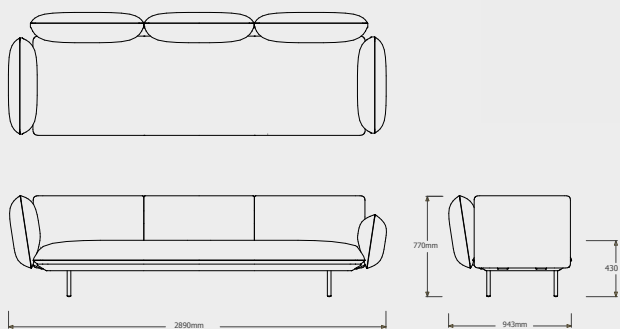

Cushion **C023904W** is recommended for optimal seating

REGULAR SEAT - 3-SEATER RIGHT ARM LOW/HIGH  
023905-X-Y

Cushion **C023905W** is recommended for optimal seating

REGULAR SEAT - 3-SEATER LEFT ARM LOW/HIGH  
023906-X-Y

Cushion **C023906W** is recommended for optimal seating

REGULAR SEAT - RIGHT EXTENSION + POUF  
023907-X-Y

Cushion **C023907W** is recommended for optimal seating

TECHNICAL DRAWINGS

SENJA SOFA REGULAR SEAT - TOTAL DEPTH 92CM/36,25"