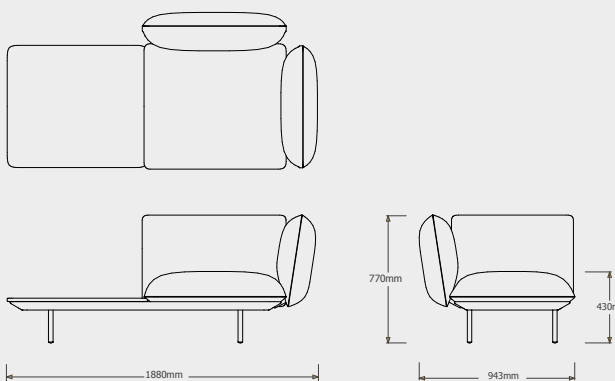

Cushion **C023816W** is recommended for optimal seating

TECHNICAL DRAWINGS

SENJA SOFA REGULAR SEAT - TOTAL DEPTH 92CM/36,25"

REGULAR SEAT - LEFT CORNER ARM LOW + POUF  
023817-X-Y

Cushion **C023817W** is recommended for optimal seating

REGULAR SEAT - RIGHT CORNER ARM HIGH + TABLE  
023818-X-Y-Z

Cushion **C023818W** is recommended for optimal seating

REGULAR SEAT - LEFT CORNER ARM HIGH + TABLE  
023819-X-Y-Z

Cushion **C023819W** is recommended for optimal seating

REGULAR SEAT - RIGHT CORNER ARM LOW + TABLE  
023820-X-Y-Z

Cushion **C023820W** is recommended for optimal seating

TECHNICAL DRAWINGS

SENJA SOFA REGULAR SEAT - TOTAL DEPTH 92CM/36,25"

REGULAR SEAT - LEFT CORNER ARM LOW + TABLE  
023821-X-Y-Z