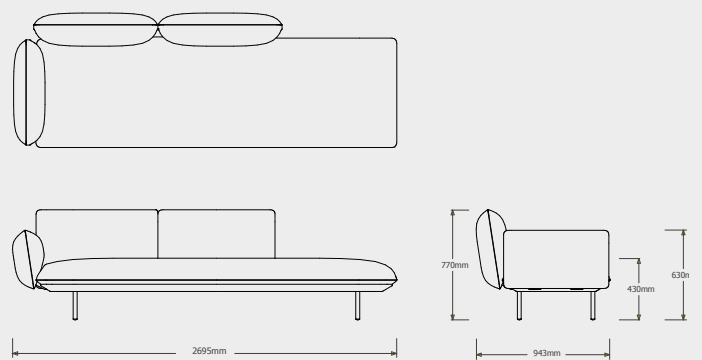

## TECHNICAL DRAWINGS

SENJA SOFA REGULAR SEAT - TOTAL DEPTH 92CM/36,25"

REGULAR SEAT - LEFT CORNER ARM HIGH + POUF  
023916-X-Y

Cushion **C023916W** is recommended for optimal seating

REGULAR SEAT - RIGHT CORNER ARM LOW + POUF  
023917-X-Y