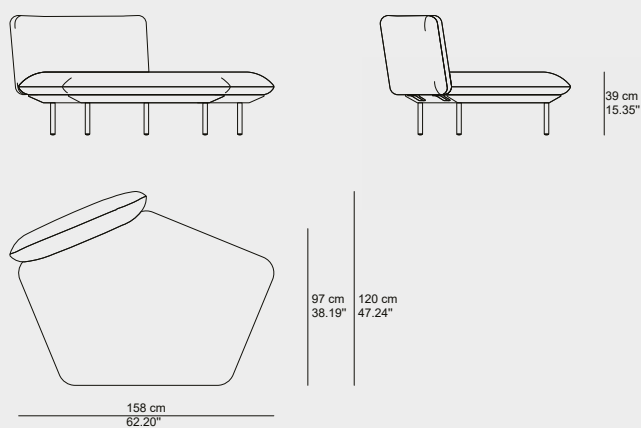

ORGANIC CORNER - SINGLE MODULE
023501-X-Y

Cushion **C023501W** is recommended for optimal seating