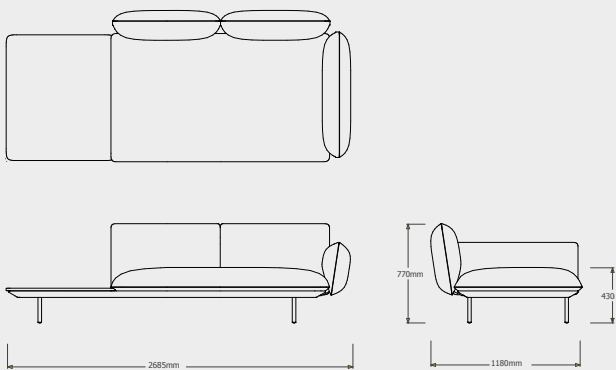

DEEP SEAT - LEFT CORNER ARM LOW +TABLE
023972-X-Y-Z

Cushion **C023972W** is recommended for optimal seating