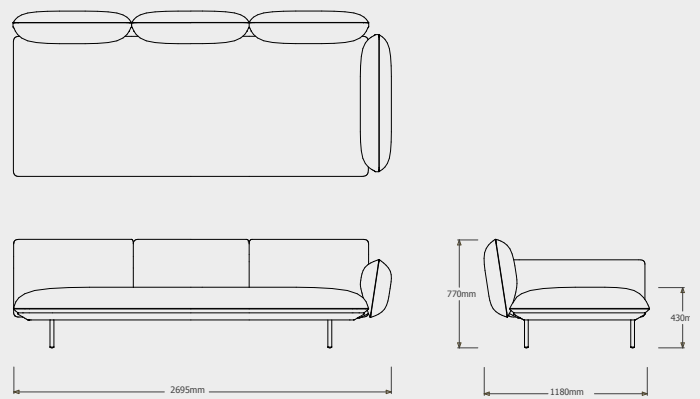

## TECHNICAL DRAWINGS

SENJA SOFA DEEP SEAT - TOTAL DEPTH 116CM/45,75"

**DEEP SEAT - 2-SEATER LEFT ARM LOW/HIGH**  
023863-X-Y

Cushion **C023863W** is recommended for optimal seating

**DEEP SEAT - RIGHT CORNER ARM HIGH + POUF**  
023864-X-Y