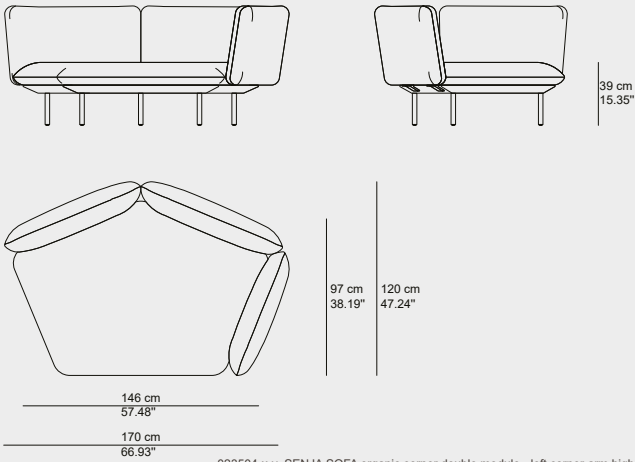

023503-x-y SENJA SOFA organic corner double module - right corner arm high

TECHNICAL DRAWINGS

SENJA SOFA ORGANIC CORNER - TOTAL DEPTH 108CM/42,5"

ORGANIC CORNER - POUF MODULE  
023504-X-Y

Cushion **C023504W** is recommended for optimal seating