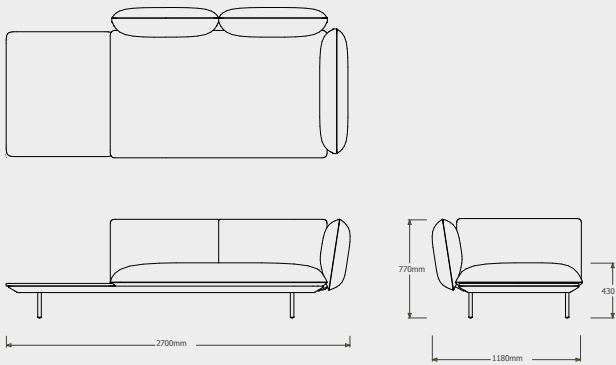

TECHNICAL DRAWINGS

SENJA SOFA DEEP SEAT - TOTAL DEPTH 116CM/45,75"

DEEP SEAT - LEFT CORNER ARM HIGH + TABLE
023970-X-Y-Z

Cushion **C023970W** is recommended for optimal seating