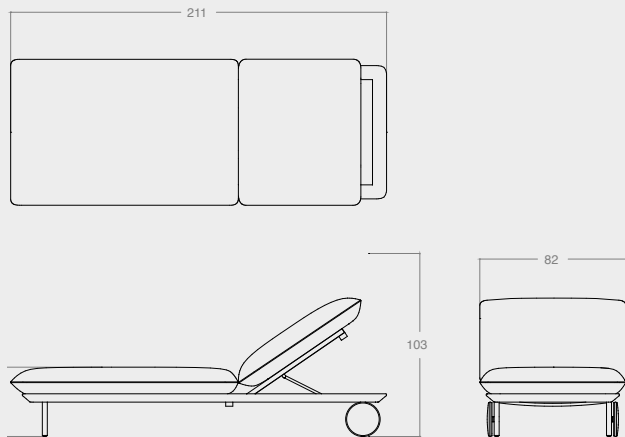

ADJUSTABLE LOUNGER
02340-XX

Cushion **C02340W** is recommended for optimal seating