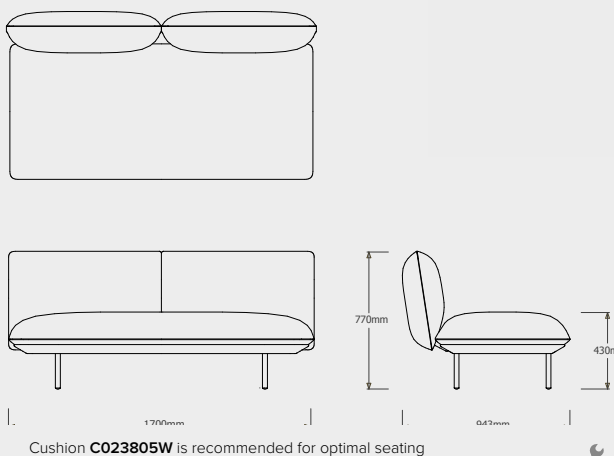

Cushion **C023203W** is recommended for optimal seating

TECHNICAL DRAWINGS

SENJA SOFA REGULAR SEAT - TOTAL DEPTH 92CM/36,25"

REGULAR SEAT - DOUBLE POUF MODULE  
023801-X-Y

REGULAR SEAT - POUF + TABLE  
023802-X-Y-Z

REGULAR SEAT - SINGLE MODULE + POUF  
023803-X-Y

REGULAR SEAT - SINGLE MODULE + TABLE  
023804-X-Y-Z

TECHNICAL DRAWINGS

SENJA SOFA REGULAR SEAT - TOTAL DEPTH 92CM/36,25"

REGULAR SEAT - DOUBLE MODULE  
023805-X-Y