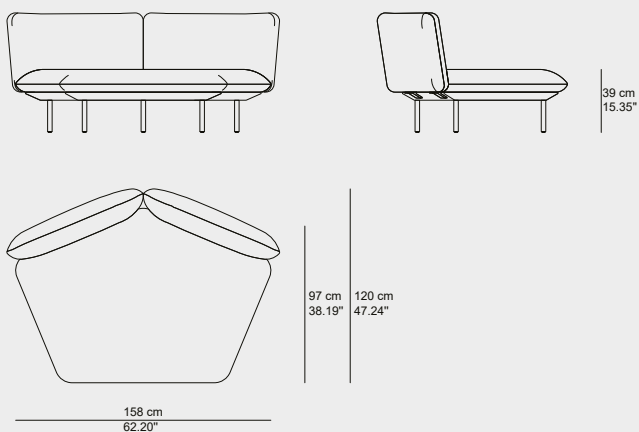

ORGANIC CORNER - DOUBLE MODULE
023502-X-Y

Cushion **C023502W** is recommended for optimal seating

023502-x-y SENJA SOFA organic corner double module