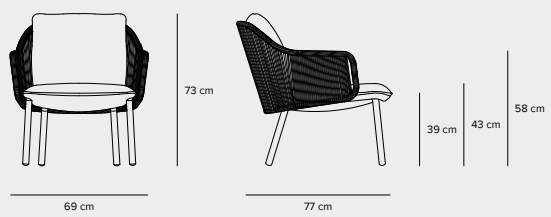

## TECHNICAL DRAWINGS

**ARMCHAIR**  
02318-XX-XX

Back cushion **C02318BW** and Seat cushion **C02318SW** are recommended for optimal seating

**LOUNGE CHAIR**  
02312-XX-XX

Back cushion **C02312BW** and Seat cushion **C02312SW** are recommended for optimal seating