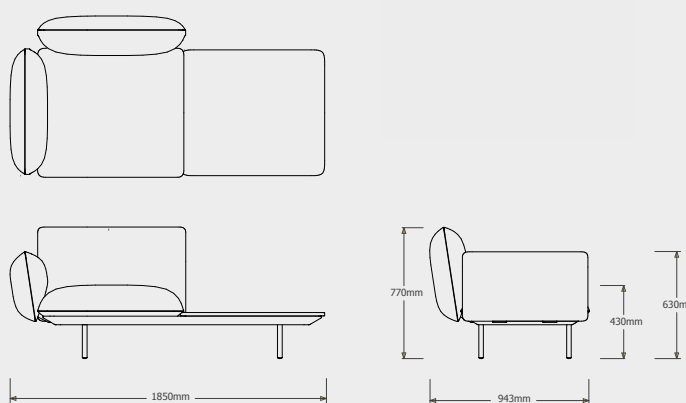

Cushion **C023816W** is recommended for optimal seating

TECHNICAL DRAWINGS

SENJA SOFA REGULAR SEAT - TOTAL DEPTH 92CM/36,25"

REGULAR SEAT - LEFT CORNER ARM LOW + POUF  
023817-X-Y

Cushion **C023817W** is recommended for optimal seating

REGULAR SEAT - RIGHT CORNER ARM HIGH + TABLE  
023818-X-Y-Z

Cushion **C023818W** is recommended for optimal seating

REGULAR SEAT - LEFT CORNER ARM HIGH + TABLE  
023819-X-Y-Z

Cushion **C023819W** is recommended for optimal seating

REGULAR SEAT - RIGHT CORNER ARM LOW + TABLE  
023820-X-Y-Z

Cushion **C023820W** is recommended for optimal seating

TECHNICAL DRAWINGS

SENJA SOFA REGULAR SEAT - TOTAL DEPTH 92CM/36,25"

REGULAR SEAT - LEFT CORNER ARM LOW + TABLE  
023821-X-Y-Z