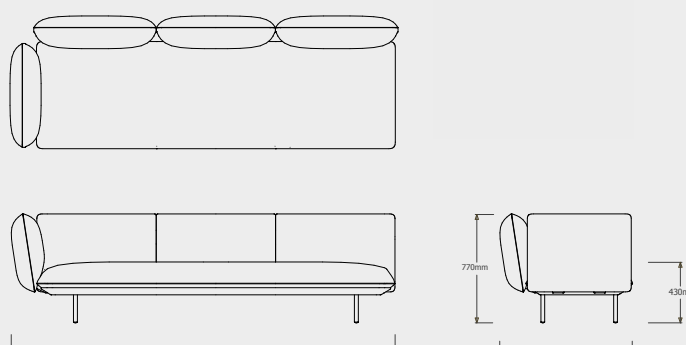

REGULAR SEAT - LEFT EXTENSION + POUF  
023908-X-Y

Cushion **C023908W** is recommended for optimal seating

REGULAR SEAT - RIGHT EXTENSION + TABLE  
023909-X-Y-Z

Cushion **C023909W** is recommended for optimal seating

REGULAR SEAT - LEFT EXTENSION + TABLE  
023910-X-Y-Z

Cushion **C023910W** is recommended for optimal seating

REGULAR SEAT - RIGHT CORNER ARM HIGH  
023911-X-Y

Cushion **C023911W** is recommended for optimal seating