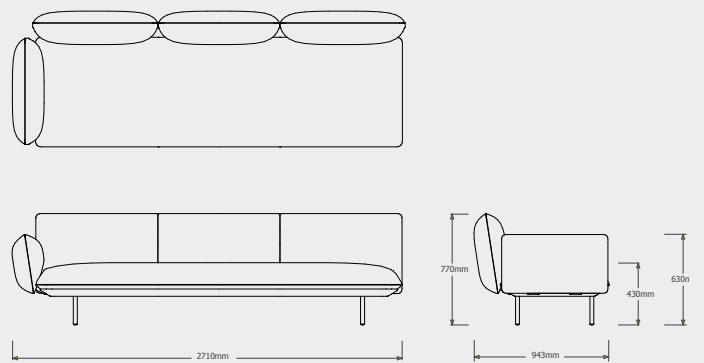

REGULAR SEAT - LEFT EXTENSION + TABLE  
023910-X-Y-Z

Cushion **C023910W** is recommended for optimal seating

REGULAR SEAT - RIGHT CORNER ARM HIGH  
023911-X-Y

Cushion **C023911W** is recommended for optimal seating

TECHNICAL DRAWINGS

SENJA SOFA REGULAR SEAT - TOTAL DEPTH 92CM/36,25"

REGULAR SEAT - LEFT CORNER ARM HIGH  
023912-X-Y

Cushion **C023912W** is recommended for optimal seating

REGULAR SEAT - RIGHT CORNER ARM LOW  
023913-X-Y