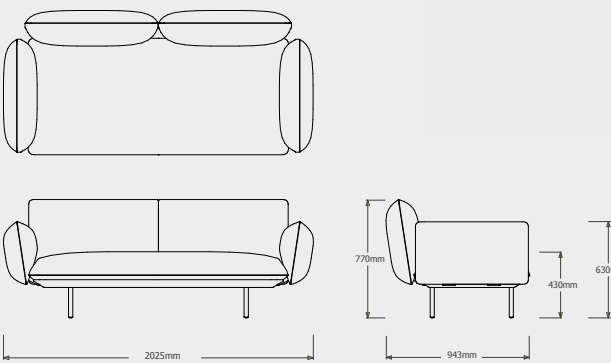

REGULAR SEAT - 2-SEATER ARM LOW
023811-X-Y

Cushion **C023811W** is recommended for optimal seating