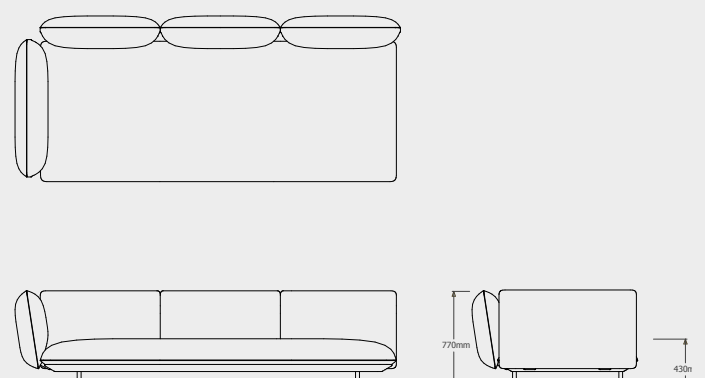

DEEP SEAT - RIGHT CORNER ARM HIGH
023961-X-Y

Cushion **C023961W** is recommended for optimal seating