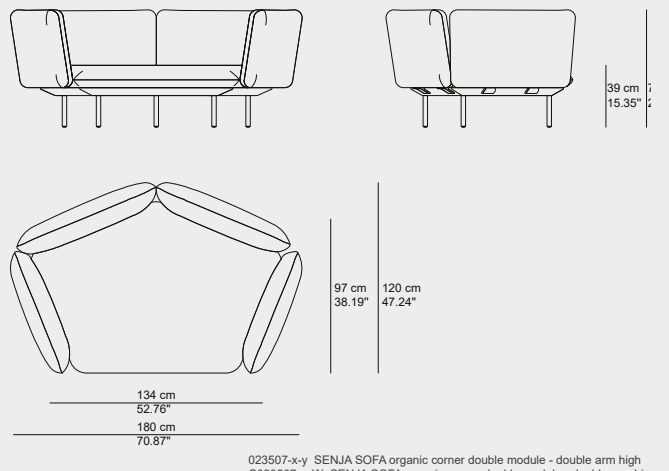

Cushion **C023507W** is recommended for optimal seating

TECHNICAL DRAWINGS

SENJA SOFA ORGANIC CORNER - TOTAL DEPTH 108CM/42,5"

ORGANIC CORNER - POUF MODULE  
023508-X-Y

39 cm 67 cm  
15.35" 26.3"

97 cm 120 cm  
38.19" 47.24"