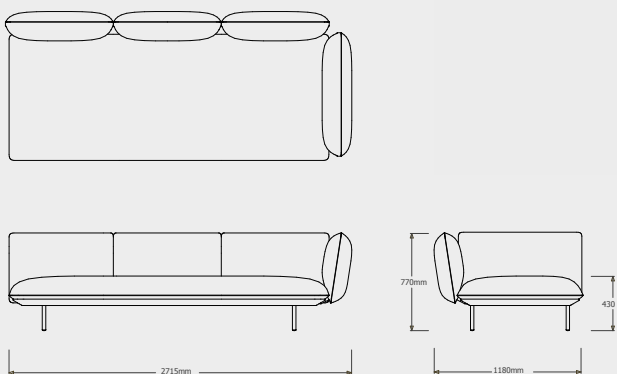

TECHNICAL DRAWINGS

SENJA SOFA DEEP SEAT - TOTAL DEPTH 116CM/45,75"

DEEP SEAT - LEFT CORNER ARM HIGH
023962-X-Y

Cushion **C023962W** is recommended for optimal seating