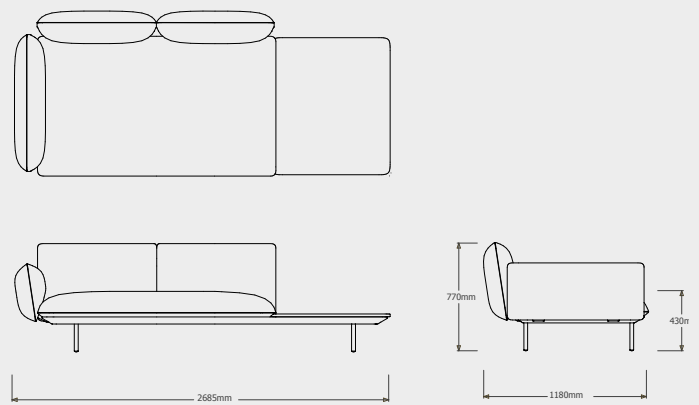

DEEP SEAT - RIGHT CORNER ARM LOW + TABLE
023971-X-Y-Z

Cushion **C023971W** is recommended for optimal seating