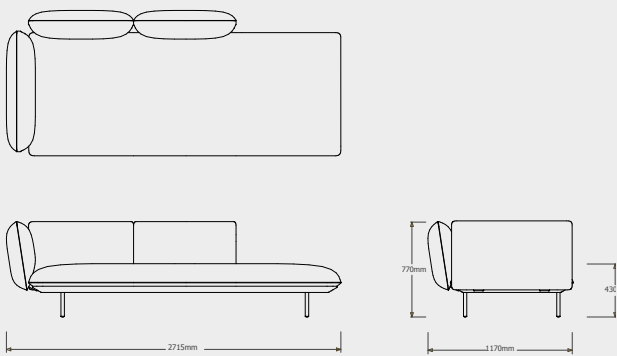

DEEP SEAT - LEFT CORNER ARM HIGH + POUF
023865-X-Y

Cushion **C023865W** is recommended for optimal seating