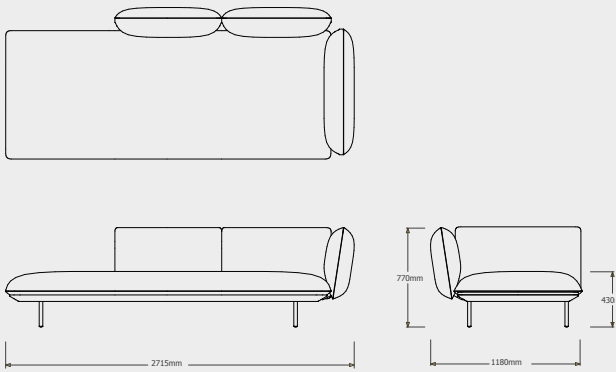

TECHNICAL DRAWINGS

SENJA SOFA DEEP SEAT - TOTAL DEPTH 116CM/45,75"

DEEP SEAT - LEFT CORNER ARM HIGH + POUF
023966-X-Y

Cushion **C023966W** is recommended for optimal seating