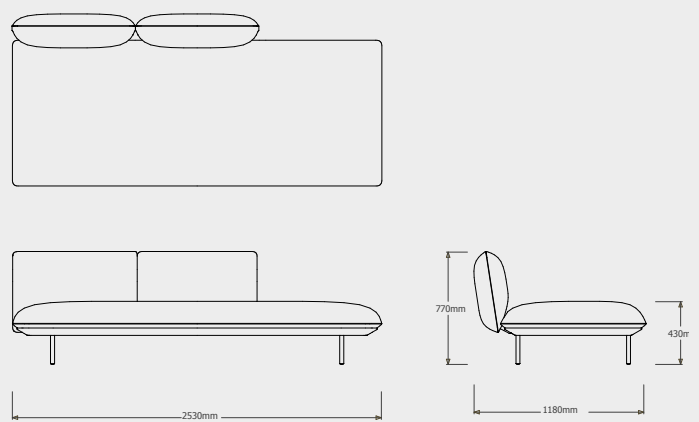

DEEP SEAT - RIGHT EXTENSION + POUF  
023957-X-Y

Cushion **C023957W** is recommended for optimal seating

TECHNICAL DRAWINGS

SENJA SOFA DEEP SEAT - TOTAL DEPTH 116CM/45,75"

DEEP SEAT - LEFT EXTENSION + POUF  
023958-X-Y