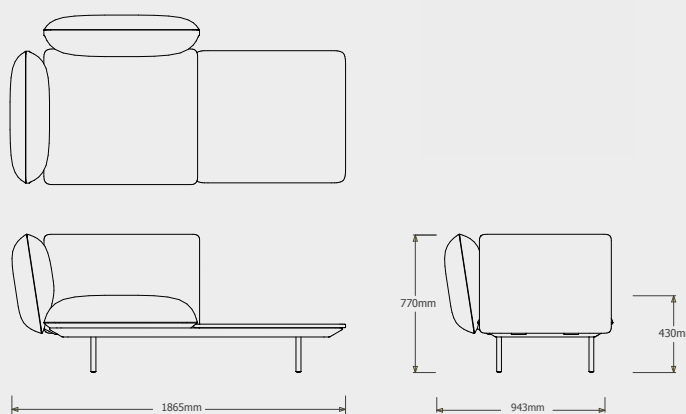

Cushion **C023816W** is recommended for optimal seating

TECHNICAL DRAWINGS

SENJA SOFA REGULAR SEAT - TOTAL DEPTH 92CM/36,25"

REGULAR SEAT - LEFT CORNER ARM LOW + POUF  
023817-X-Y

Cushion **C023817W** is recommended for optimal seating

REGULAR SEAT - RIGHT CORNER ARM HIGH + TABLE  
023818-X-Y-Z

Cushion **C023818W** is recommended for optimal seating

REGULAR SEAT - LEFT CORNER ARM HIGH + TABLE  
023819-X-Y-Z

Cushion **C023819W** is recommended for optimal seating