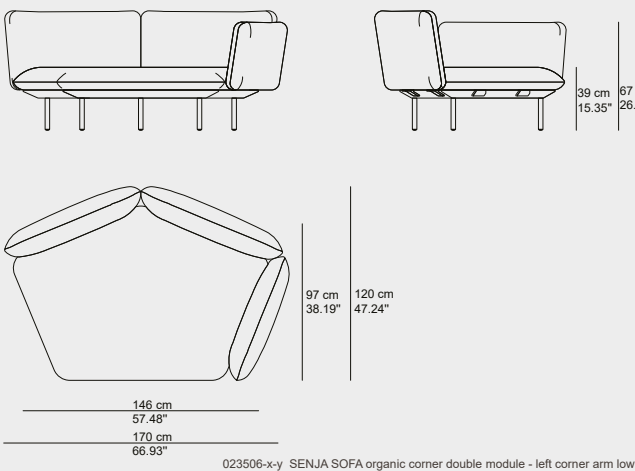

ORGANIC CORNER - DOUBLE MODULE
023506-X-Y

Cushion **C023506W** is recommended for optimal seating