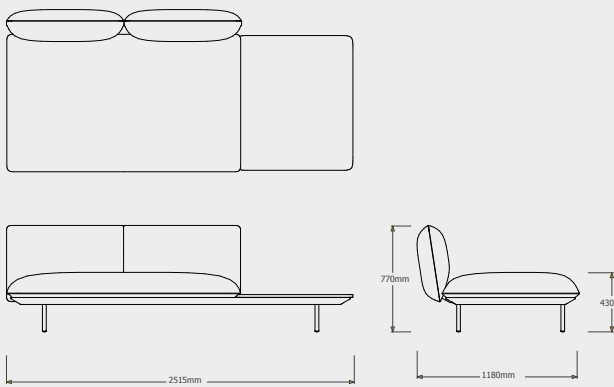

TECHNICAL DRAWINGS

SENJA SOFA DEEP SEAT - TOTAL DEPTH 116CM/45,75"

DEEP SEAT - LEFT CORNER ARM LOW
023859-X-Y

Cushion **C023859W** is recommended for optimal seating