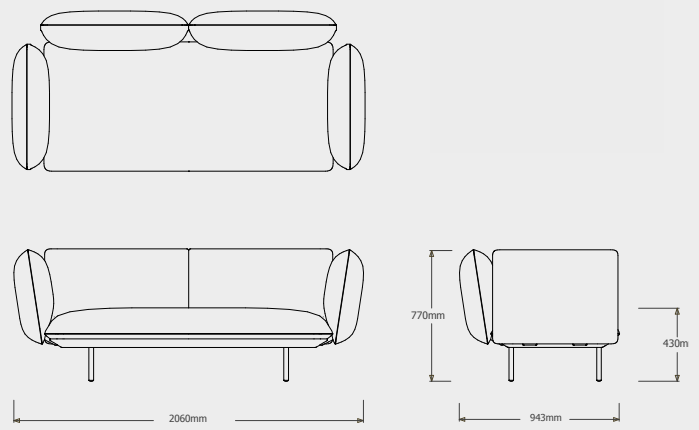

Cushion **C023807W** is recommended for optimal seating

REGULAR SEAT - RIGHT CORNER ARM LOW  
023808-X-Y

Cushion **C023808W** is recommended for optimal seating

TECHNICAL DRAWINGS

SENJA SOFA REGULAR SEAT - TOTAL DEPTH 92CM/36,25"

REGULAR SEAT - LEFT CORNER ARM LOW  
023809-X-Y

Cushion **C023809W** is recommended for optimal seating

REGULAR SEAT - 2-SEATER ARM HIGH  
023810-X-Y-Z

Cushion **C023810W** is recommended for optimal seating