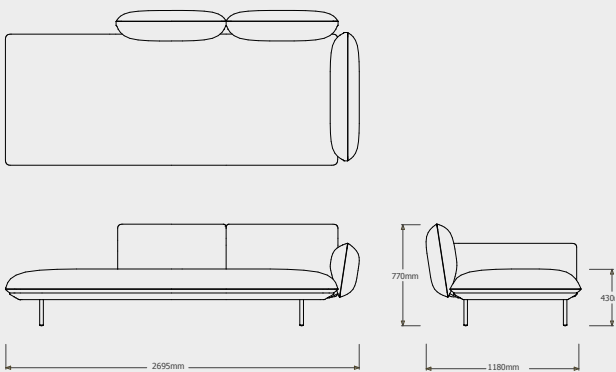

DEEP SEAT - LEFT CORNER ARM LOW + POUF
023968-X-Y

Cushion **C023968W** is recommended for optimal seating