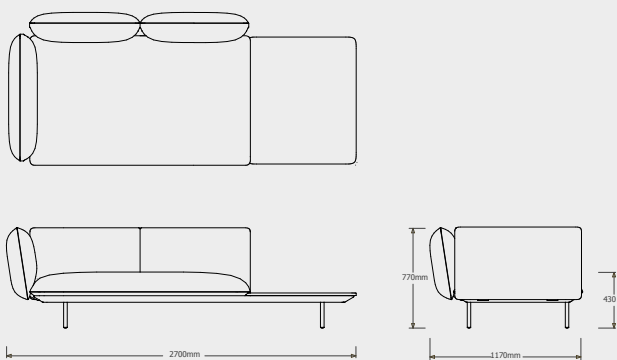

DEEP SEAT - LEFT CORNER ARM HIGH + TABLE
023869-X-Y-Z

Cushion **C023869W** is recommended for optimal seating