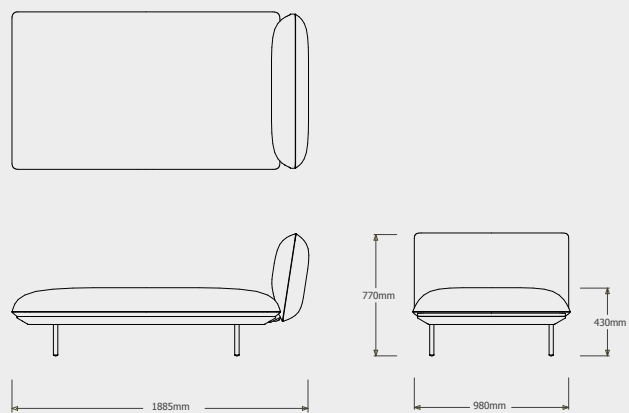

Cushion **C023402W** is recommended for optimal seating

DEEP SEAT - MERIDIENNE DAYBED  
023403-X-Y

Cushion **C023403W** is recommended for optimal seating

TECHNICAL DRAWINGS

SENJA SOFA ORGANIC CORNER - TOTAL DEPTH 108CM/42,5"