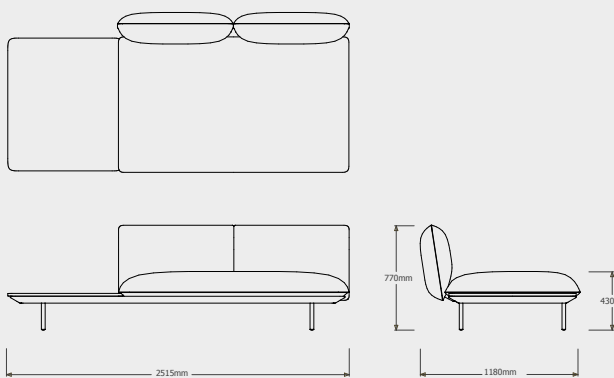

Cushion **C023958W** is recommended for optimal seating

DEEP SEAT - RIGHT EXTENSION + TABLE  
023959-X-Y-Z

Cushion **C023959W** is recommended for optimal seating

DEEP SEAT - LEFT EXTENSION + TABLE  
023960-X-Y-Z