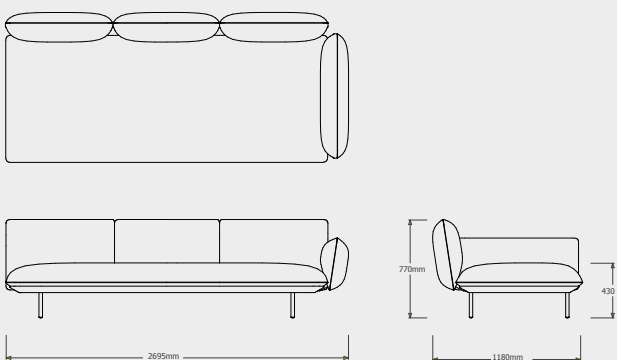

DEEP SEAT - LEFT CORNER ARM LOW
023964-X-Y

Cushion **C023964W** is recommended for optimal seating