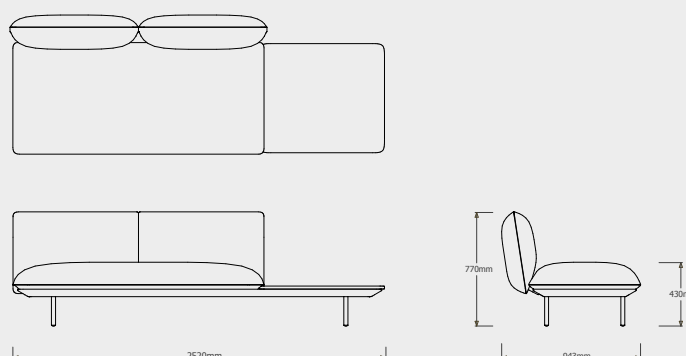

Cushion **C023906W** is recommended for optimal seating

REGULAR SEAT - RIGHT EXTENSION + POUF  
023907-X-Y

Cushion **C023907W** is recommended for optimal seating

TECHNICAL DRAWINGS

SENJA SOFA REGULAR SEAT - TOTAL DEPTH 92CM/36,25"

REGULAR SEAT - LEFT EXTENSION + POUF  
023908-X-Y

Cushion **C023908W** is recommended for optimal seating

REGULAR SEAT - RIGHT EXTENSION + TABLE  
023909-X-Y-Z

Cushion **C023909W** is recommended for optimal seating