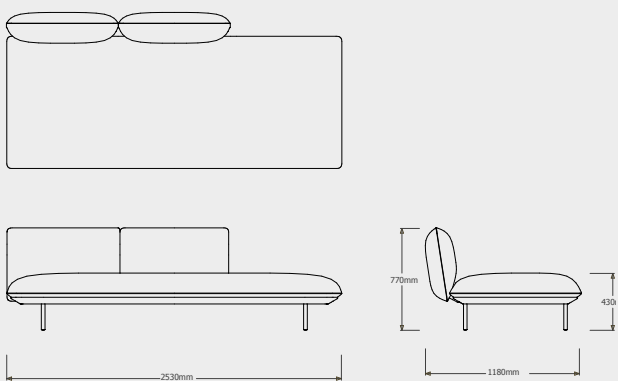

DEEP SEAT - LEFT CORNER ARM HIGH
023957-X-Y

Cushion **C023957W** is recommended for optimal seating