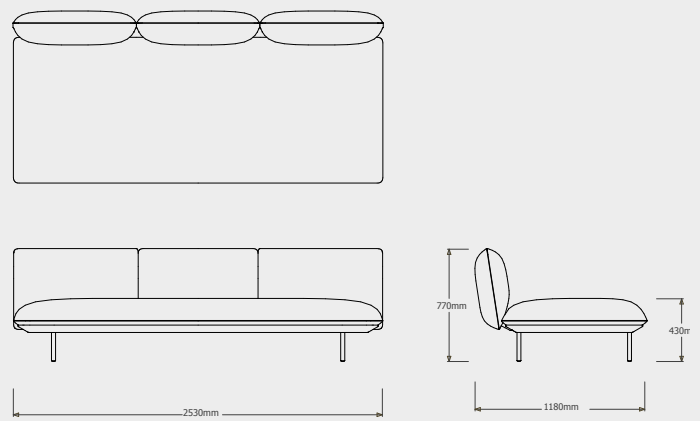

TECHNICAL DRAWINGS

SENJA SOFA DEEP SEAT - TOTAL DEPTH 116CM/45,75"

DEEP SEAT - DOUBLE POUF MODULE  
023951-X-Y

Cushion **C023951W** is recommended for optimal seating

DEEP SEAT - POUF + TABLE  
023952-X-Y-Z