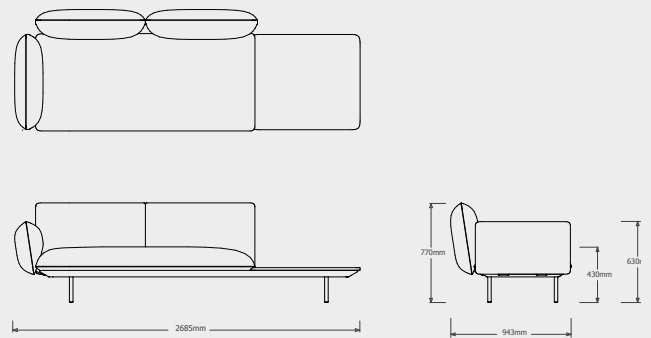

REGULAR SEAT - RIGHT CORNER ARM LOW + POUF
023921-X-Y-Z

Cushion **C023921W** is recommended for optimal seating