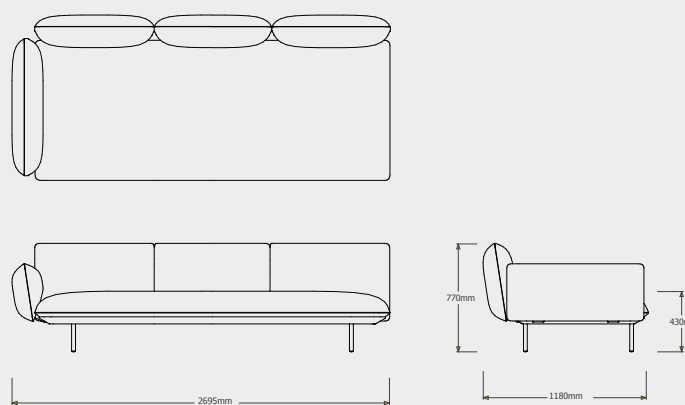

DEEP SEAT - RIGHT CORNER ARM LOW
023963-X-Y

Cushion **C023963W** is recommended for optimal seating