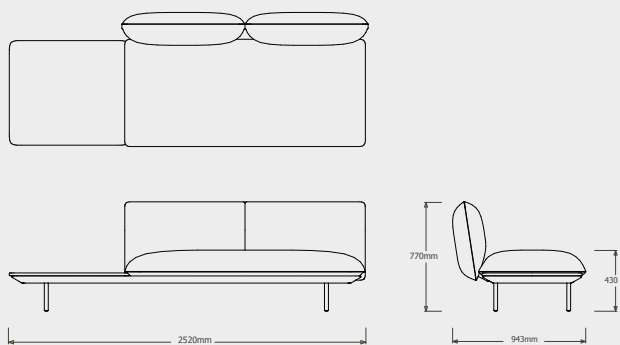

Cushion **C023906W** is recommended for optimal seating

REGULAR SEAT - RIGHT EXTENSION + POUF  
023907-X-Y

Cushion **C023907W** is recommended for optimal seating

TECHNICAL DRAWINGS

SENJA SOFA REGULAR SEAT - TOTAL DEPTH 92CM/36,25"

REGULAR SEAT - LEFT EXTENSION + POUF  
023908-X-Y

Cushion **C023908W** is recommended for optimal seating

REGULAR SEAT - RIGHT EXTENSION + TABLE  
023909-X-Y-Z

Cushion **C023909W** is recommended for optimal seating

REGULAR SEAT - LEFT EXTENSION + TABLE  
023910-X-Y-Z

Cushion **C023910W** is recommended for optimal seating

REGULAR SEAT - RIGHT CORNER ARM HIGH  
023911-X-Y

Cushion **C023911W** is recommended for optimal seating