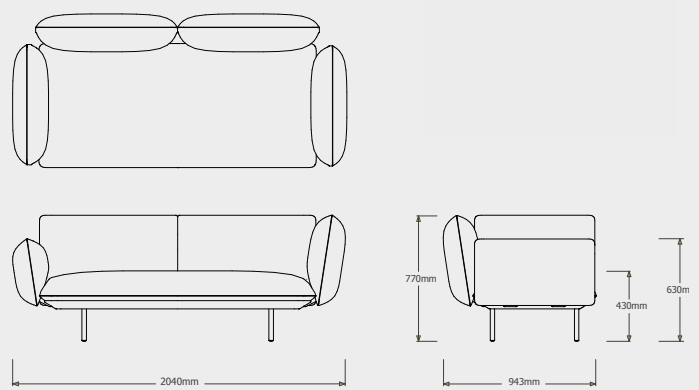

REGULAR SEAT - 2-SEATER RIGHT ARM LOW/HIGH
023812-X-Y

Cushion **C023812W** is recommended for optimal seating