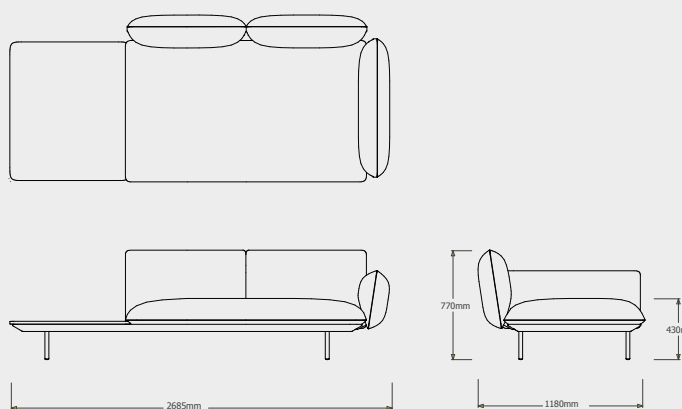

DEEP SEAT - TRIPLE POUF MODULE
023951-X-Y

Cushion **C023951W** is recommended for optimal seating