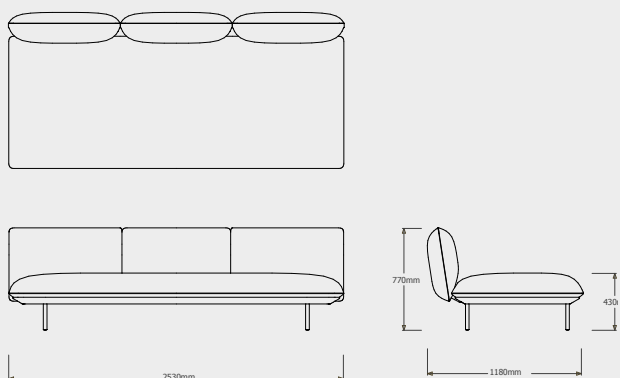

DEEP SEAT - TRIPLE MODULE
023952-X-Y

Cushion **C023952W** is recommended for optimal seating