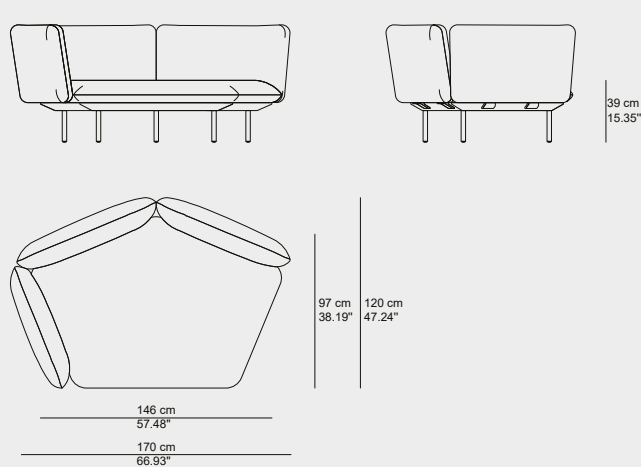

ORGANIC CORNER - RIGHT CORNER ARM HIGH
023503-X-Y

Cushion **C023503W** is recommended for optimal seating