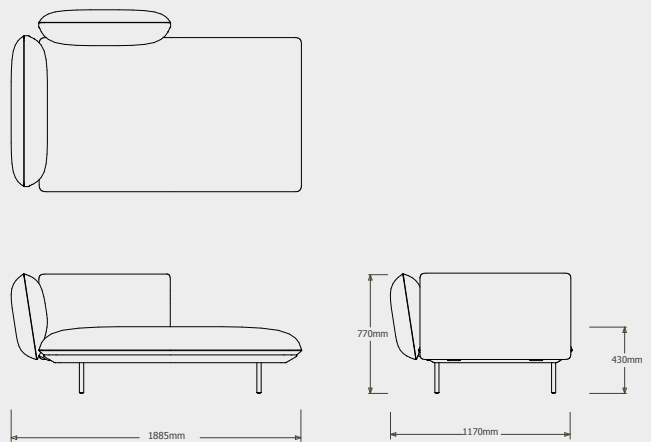

DEEP SEAT - MERIDIENNE LEFT ARM HIGH
023301-X-Y

Cushion **C023301W** is recommended for optimal seating