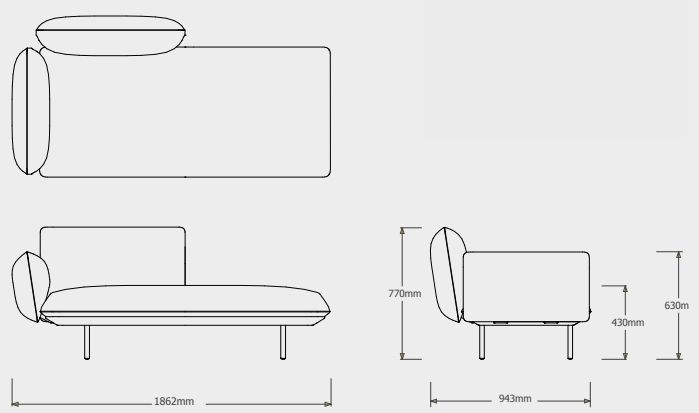

TECHNICAL DRAWINGS

SENJA SOFA REGULAR SEAT - TOTAL DEPTH 92CM/36,25"

REGULAR SEAT - 2-SEATER LEFT ARM LOW/HIGH  
023813-X-Y

Cushion **C023813W** is recommended for optimal seating

REGULAR SEAT - RIGHT CORNER ARM HIGH + POUF  
023814-X-Y-Z

Cushion **C023814W** is recommended for optimal seating

REGULAR SEAT - LEFT CORNER ARM HIGH + POUF  
023815-X-Y

Cushion **C023815W** is recommended for optimal seating

REGULAR SEAT - RIGHT CORNER ARM LOW + POUF  
023816-X-Y

Cushion **C023816W** is recommended for optimal seating

TECHNICAL DRAWINGS

SENJA SOFA REGULAR SEAT - TOTAL DEPTH 92CM/36,25"

REGULAR SEAT - LEFT CORNER ARM LOW + POUF  
023817-X-Y

Cushion **C023817W** is recommended for optimal seating