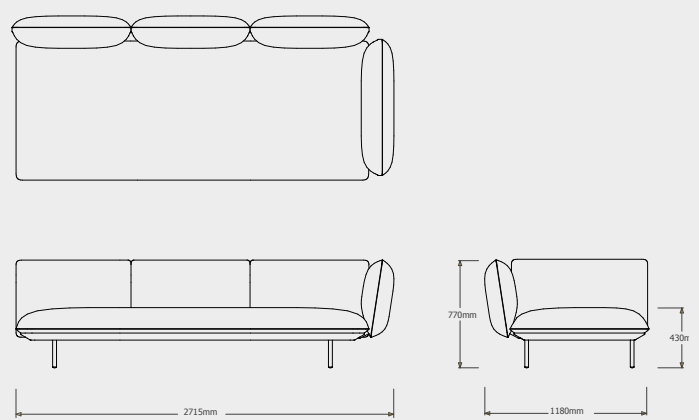

## TECHNICAL DRAWINGS

SENJA SOFA DEEP SEAT - TOTAL DEPTH 116CM/45,75"

**DEEP SEAT - LEFT CORNER ARM LOW**  
023859-X-Y

Cushion **C023859W** is recommended for optimal seating

**DEEP SEAT - 2-SEATER ARM HIGH**  
023860-X-Y

Cushion **C023860W** is recommended for optimal seating

**DEEP SEAT - 2-SEATER ARM LOW**  
023861-X-Y

Cushion **C023861W** is recommended for optimal seating

**DEEP SEAT - 2-SEATER RIGHT ARM LOW/HIGH**  
023862-X-Y