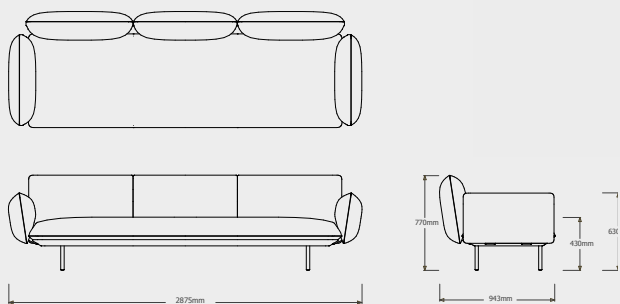

REGULAR SEAT - 3-SEATER ARM HIGH  
023903-X-Y

Cushion **C023903W** is recommended for optimal seating

TECHNICAL DRAWINGS

SENJA SOFA REGULAR SEAT - TOTAL DEPTH 92CM/36,25"

REGULAR SEAT - 3-SEATER ARM LOW  
023904-X-Y