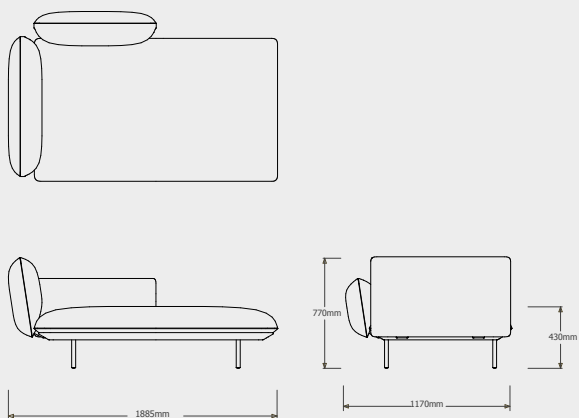

DEEP SEAT - MERIDIENNE LEFT ARM HIGH  
023301-X-Y

Cushion **C023301W** is recommended for optimal seating

TECHNICAL DRAWINGS

SENJA SOFA DEEP SEAT - TOTAL DEPTH 116CM/45,75"

DEEP SEAT - MERIDIENNE LEFT ARM LOW  
023302-X-Y