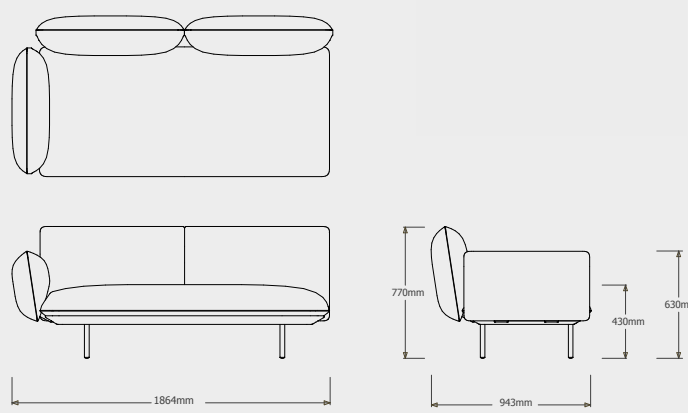

REGULAR SEAT - SINGLE MODULE + POUF  
023803-X-Y

REGULAR SEAT - SINGLE MODULE + TABLE  
023804-X-Y-Z

TECHNICAL DRAWINGS

SENJA SOFA REGULAR SEAT - TOTAL DEPTH 92CM/36,25"

REGULAR SEAT - DOUBLE MODULE  
023805-X-Y

Cushion **C023805W** is recommended for optimal seating

REGULAR SEAT - RIGHT CORNER ARM HIGH  
023806-X-Y

Cushion **C023806W** is recommended for optimal seating

REGULAR SEAT - LEFT CORNER ARM HIGH  
023807-X-Y

Cushion **C023807W** is recommended for optimal seating

REGULAR SEAT - RIGHT CORNER ARM LOW  
023808-X-Y

Cushion **C023808W** is recommended for optimal seating

TECHNICAL DRAWINGS

SENJA SOFA REGULAR SEAT - TOTAL DEPTH 92CM/36,25"