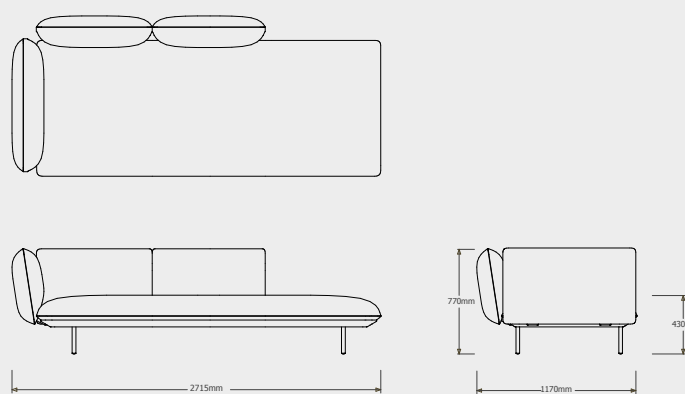

DEEP SEAT - RIGHT CORNER ARM HIGH + POUF
023965-X-Y

Cushion **C023965W** is recommended for optimal seating