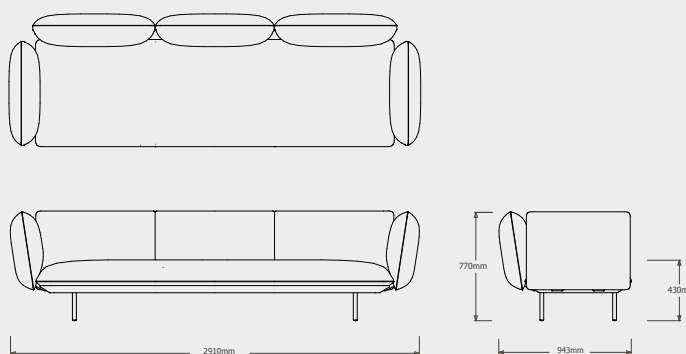

REGULAR SEAT - RIGHT CORNER ARM LOW + TABLE  
023820-X-Y-Z

Cushion **C023820W** is recommended for optimal seating

TECHNICAL DRAWINGS

SENJA SOFA REGULAR SEAT - TOTAL DEPTH 92CM/36,25"

REGULAR SEAT - LEFT CORNER ARM LOW + TABLE  
023821-X-Y-Z

REGULAR SEAT - 3-SEATER ARM HIGH  
023903-X-Y

Cushion **C023903W** is recommended for optimal seating

TECHNICAL DRAWINGS

SENJA SOFA REGULAR SEAT - TOTAL DEPTH 92CM/36,25"

REGULAR SEAT - 3-SEATER ARM LOW  
023904-X-Y