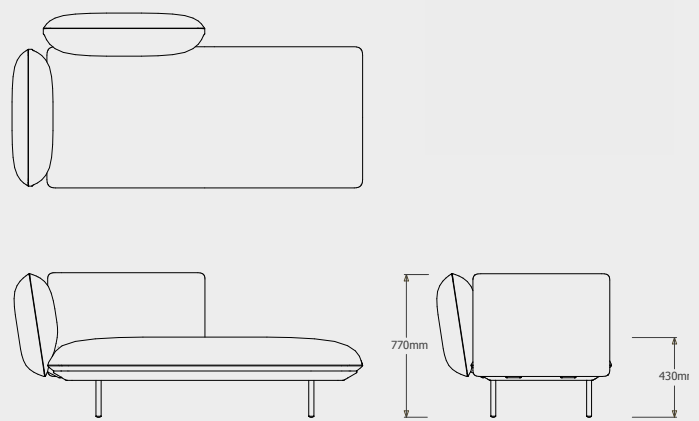

TECHNICAL DRAWINGS

SENJA SOFA REGULAR SEAT - TOTAL DEPTH 92CM/36,25"

REGULAR SEAT - 2-SEATER LEFT ARM LOW/HIGH  
023813-X-Y

Cushion **C023813W** is recommended for optimal seating

REGULAR SEAT - RIGHT CORNER ARM HIGH + POUF  
023814-X-Y-Z

Cushion **C023814W** is recommended for optimal seating

REGULAR SEAT - LEFT CORNER ARM HIGH + POUF  
023815-X-Y

Cushion **C023815W** is recommended for optimal seating

REGULAR SEAT - RIGHT CORNER ARM LOW + POUF  
023816-X-Y

Cushion **C023816W** is recommended for optimal seating

TECHNICAL DRAWINGS

SENJA SOFA REGULAR SEAT - TOTAL DEPTH 92CM/36,25"

REGULAR SEAT - LEFT CORNER ARM LOW + POUF  
023817-X-Y

Cushion **C023817W** is recommended for optimal seating