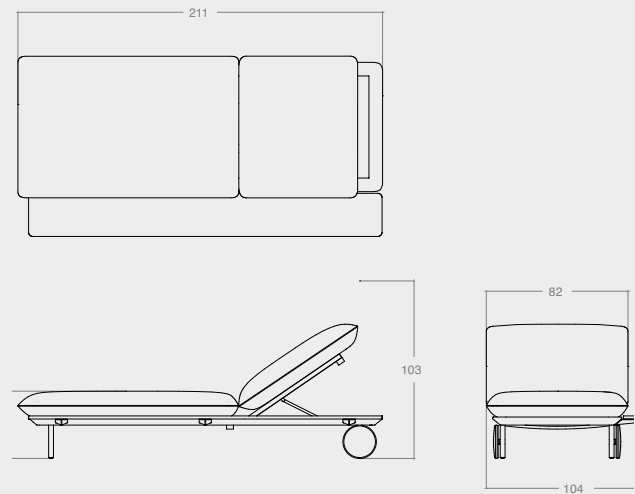

ADJUSTABLE LOUNGER WITH THEAK TABLE TOP
02341-XX

Cushion **C02340W** is recommended for optimal seating