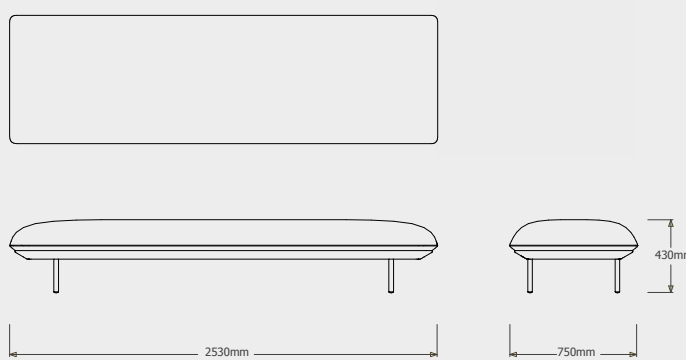

REGULAR SEAT - TRIPLE POUF MODULE
023901-X-Y

Cushion **C023901W** is recommended for optimal seating