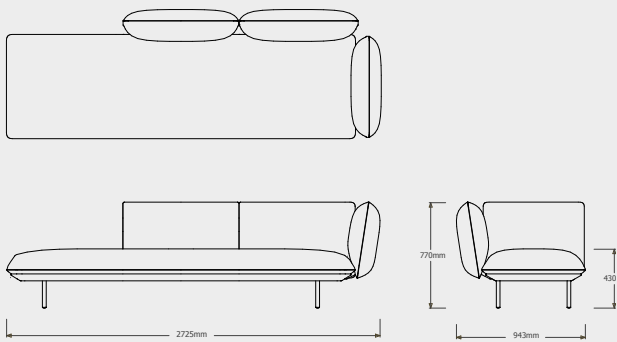

TECHNICAL DRAWINGS

SENJA SOFA REGULAR SEAT - TOTAL DEPTH 92CM/36,25"

REGULAR SEAT - LEFT CORNER ARM HIGH + POUF
023916-X-Y

Cushion **C023916W** is recommended for optimal seating