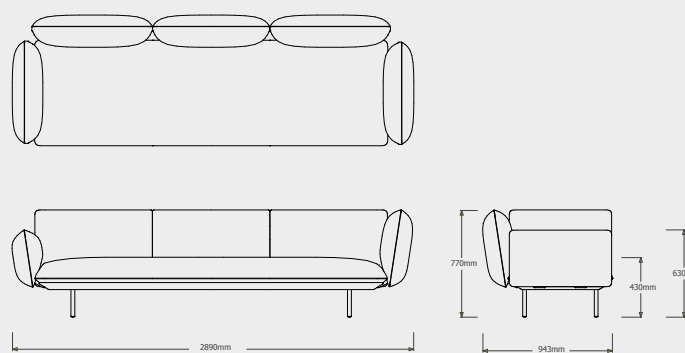

REGULAR SEAT - 3-SEATER RIGHT ARM LOW/HIGH
023905-X-Y

Cushion **C023905W** is recommended for optimal seating