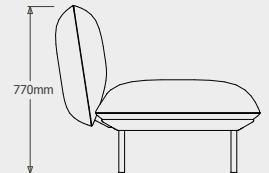

## TECHNICAL DRAWINGS

SENJA SOFA REGULAR SEAT - TOTAL DEPTH 92CM/36,25"

**REGULAR SEAT - POUF MODULE**  
023200-X-Y

Cushion **C023200W** is recommended for optimal seating

**REGULAR SEAT - SINGLE MODULE**  
023201-X-Y