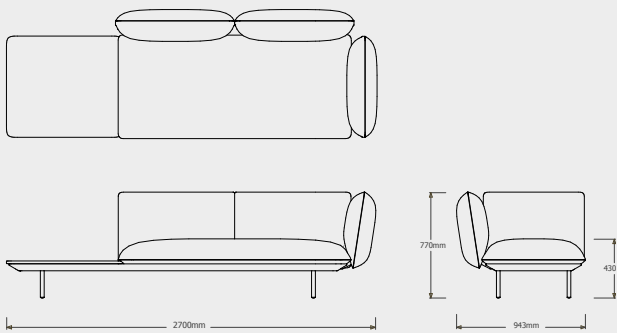

## TECHNICAL DRAWINGS

SENJA SOFA REGULAR SEAT - TOTAL DEPTH 92CM/36,25"

REGULAR SEAT - LEFT CORNER ARM HIGH + POUF  
023916-X-Y

Cushion **C023916W** is recommended for optimal seating

REGULAR SEAT - RIGHT CORNER ARM LOW + POUF  
023917-X-Y

Cushion **C023917W** is recommended for optimal seating

REGULAR SEAT - LEFT CORNER ARM LOW + POUF  
023918-X-Y

Cushion **C023918W** is recommended for optimal seating

REGULAR SEAT - RIGHT CORNER ARM HIGH + TABLE  
023919-X-Y-Z

Cushion **C023919W** is recommended for optimal seating

TECHNICAL DRAWINGS

SENJA SOFA REGULAR SEAT - TOTAL DEPTH 92CM/36,25"

REGULAR SEAT - LEFT CORNER ARM HIGH + POUF  
023920-X-Y-Z

Cushion **C023920W** is recommended for optimal seating