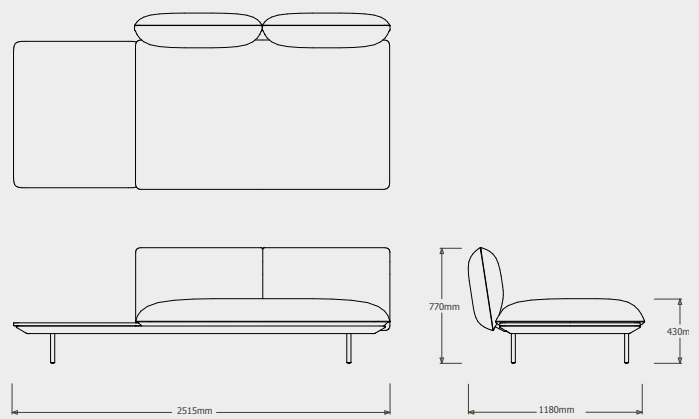

## TECHNICAL DRAWINGS

SENJA SOFA DEEP SEAT - TOTAL DEPTH 116CM/45,75"

**DEEP SEAT - LEFT CORNER ARM LOW**  
023859-X-Y

Cushion **C023859W** is recommended for optimal seating

**DEEP SEAT - 2-SEATER ARM HIGH**  
023860-X-Y