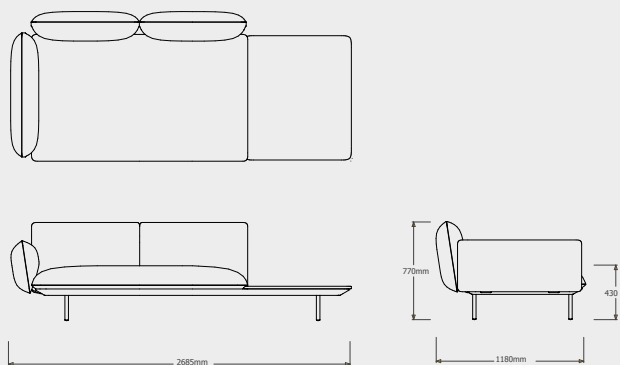

TECHNICAL DRAWINGS

SENJA SOFA DEEP SEAT - TOTAL DEPTH 116CM/45,75"

DEEP SEAT - LEFT CORNER ARM LOW + TABLE
023871-X-Y-Z

Cushion **C023871W** is recommended for optimal seating