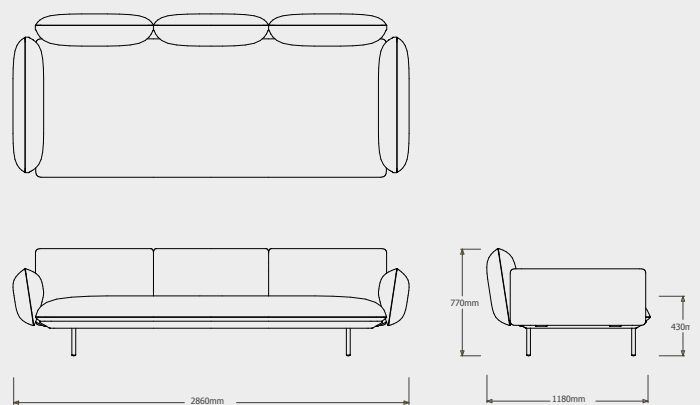

TECHNICAL DRAWINGS

SENJA SOFA DEEP SEAT - TOTAL DEPTH 116CM/45,75"

DEEP SEAT - DOUBLE POUF MODULE  
023951-X-Y

Cushion **C023951W** is recommended for optimal seating

DEEP SEAT - POUF + TABLE  
023952-X-Y-Z

Cushion **C023952W** is recommended for optimal seating

DEEP SEAT - SINGLE MODULE + POUF  
023953-X-Y

Cushion **C023953W** is recommended for optimal seating

DEEP SEAT - SINGLE MODULE + TABLE  
023954-X-Y-Z

Cushion **C023954W** is recommended for optimal seating

TECHNICAL DRAWINGS

SENJA SOFA DEEP SEAT - TOTAL DEPTH 116CM/45,75"

DEEP SEAT - DOUBLE MODULE  
023955-X-Y

Cushion **C023955W** is recommended for optimal seating