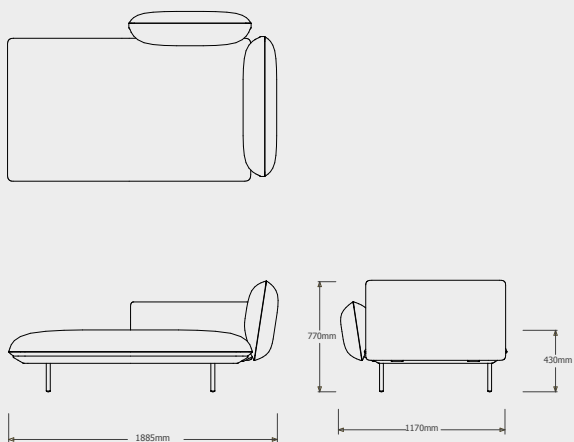

Cushion **C023402W** is recommended for optimal seating

DEEP SEAT - MERIDIENNE DAYBED  
023403-X-Y

Cushion **C023403W** is recommended for optimal seating

TECHNICAL DRAWINGS

SENJA SOFA ORGANIC CORNER - TOTAL DEPTH 108CM/42,5"