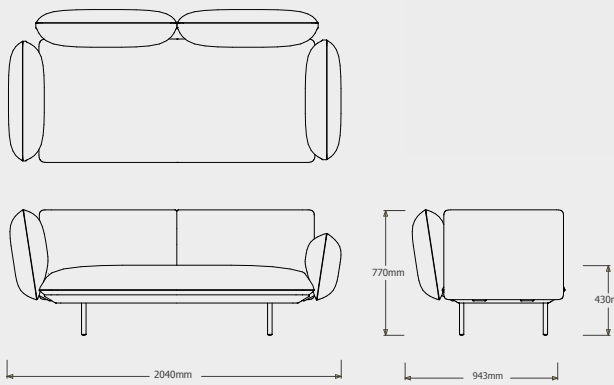

REGULAR SEAT - 2-SEATER ARM LOW  
023811-X-Y

Cushion **C023811W** is recommended for optimal seating

REGULAR SEAT - 2-SEATER RIGHT ARM LOW/HIGH  
023812-X-Y

Cushion **C023812W** is recommended for optimal seating

TECHNICAL DRAWINGS

SENJA SOFA REGULAR SEAT - TOTAL DEPTH 92CM/36,25"

REGULAR SEAT - 2-SEATER LEFT ARM LOW/HIGH  
023813-X-Y

Cushion **C023813W** is recommended for optimal seating

REGULAR SEAT - RIGHT CORNER ARM HIGH + POUF  
023814-X-Y-Z