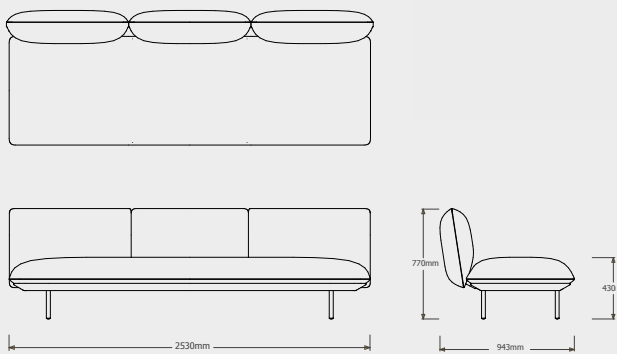

REGULAR SEAT - TRIPLE MODULE
023902-X-Y

Cushion **C023902W** is recommended for optimal seating