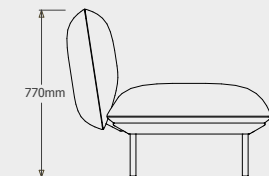

## TECHNICAL DRAWINGS

SENJA SOFA REGULAR SEAT - TOTAL DEPTH 92CM/36,25"

**REGULAR SEAT - POUF MODULE**  
023200-X-Y

Cushion **C023200W** is recommended for optimal seating

**REGULAR SEAT - SINGLE MODULE**  
023201-X-Y

Cushion **C023203W** is recommended for optimal seating

TECHNICAL DRAWINGS

SENJA SOFA REGULAR SEAT - TOTAL DEPTH 92CM/36,25"

REGULAR SEAT - DOUBLE POUF MODULE  
023801-X-Y

REGULAR SEAT - POUF + TABLE  
023802-X-Y-Z