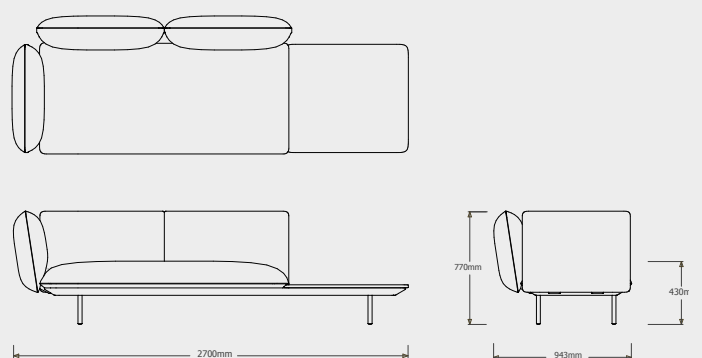

## TECHNICAL DRAWINGS

SENJA SOFA REGULAR SEAT - TOTAL DEPTH 92CM/36,25"

REGULAR SEAT - LEFT CORNER ARM HIGH + POUF  
023916-X-Y

Cushion **C023916W** is recommended for optimal seating

REGULAR SEAT - RIGHT CORNER ARM LOW + POUF  
023917-X-Y

Cushion **C023917W** is recommended for optimal seating

REGULAR SEAT - LEFT CORNER ARM LOW + POUF  
023918-X-Y

Cushion **C023918W** is recommended for optimal seating

REGULAR SEAT - RIGHT CORNER ARM HIGH + TABLE  
023919-X-Y-Z

Cushion **C023919W** is recommended for optimal seating

TECHNICAL DRAWINGS

SENJA SOFA REGULAR SEAT - TOTAL DEPTH 92CM/36,25"

REGULAR SEAT - LEFT CORNER ARM HIGH + POUF  
023920-X-Y-Z

Cushion **C023920W** is recommended for optimal seating