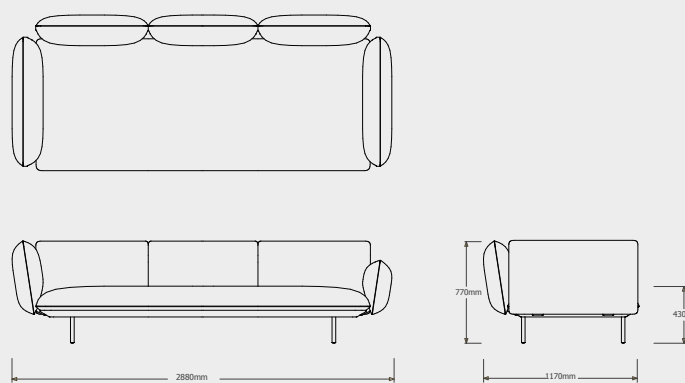

DEEP SEAT - RIGHT CORNER ARM HIGH
023956-X-Y

Cushion **C023956W** is recommended for optimal seating