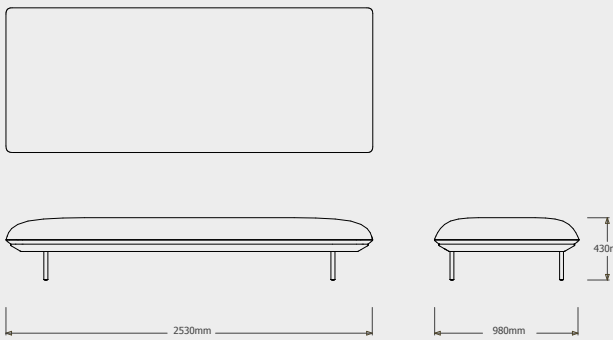

Cushion **C023919W** is recommended for optimal seating

TECHNICAL DRAWINGS

SENJA SOFA REGULAR SEAT - TOTAL DEPTH 92CM/36,25"

REGULAR SEAT - LEFT CORNER ARM HIGH + POUF  
023920-X-Y-Z

Cushion **C023920W** is recommended for optimal seating

REGULAR SEAT - RIGHT CORNER ARM LOW + POUF  
023921-X-Y-Z

Cushion **C023921W** is recommended for optimal seating

REGULAR SEAT - LEFT CORNER ARM LOW + POUF  
023922-X-Y-Z

Cushion **C023922W** is recommended for optimal seating

TECHNICAL DRAWINGS

SENJA SOFA DEEP SEAT - TOTAL DEPTH 116CM/45,75"

DEEP SEAT - DOUBLE POUF MODULE  
023951-X-Y

Cushion **C023951W** is recommended for optimal seating

DEEP SEAT - POUF + TABLE  
023952-X-Y-Z