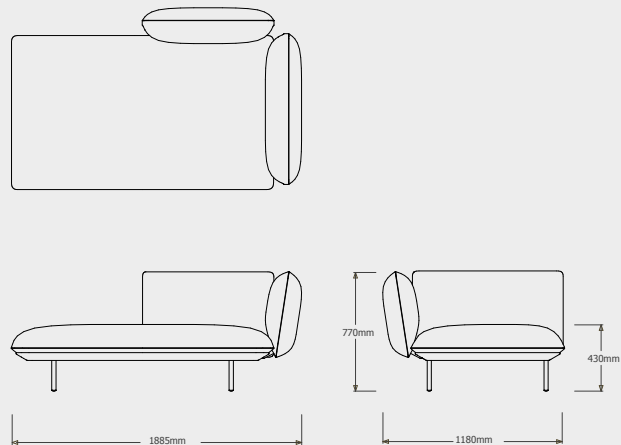

DEEP SEAT - MERIDIENNE RIGHT ARM HIGH
023401-X-Y

Cushion **C023401W** is recommended for optimal seating