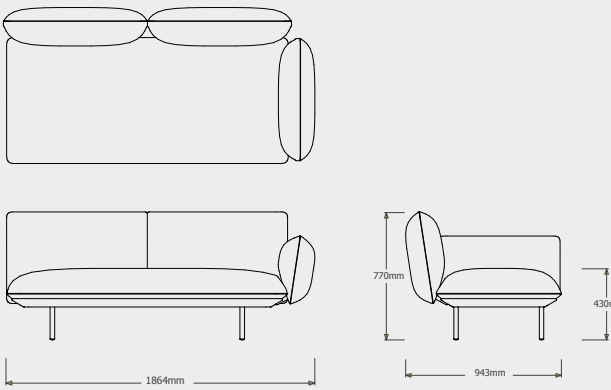

Cushion **C023807W** is recommended for optimal seating

REGULAR SEAT - RIGHT CORNER ARM LOW  
023808-X-Y

Cushion **C023808W** is recommended for optimal seating

TECHNICAL DRAWINGS

SENJA SOFA REGULAR SEAT - TOTAL DEPTH 92CM/36,25"

REGULAR SEAT - LEFT CORNER ARM LOW  
023809-X-Y

Cushion **C023809W** is recommended for optimal seating

REGULAR SEAT - 2-SEATER ARM HIGH  
023810-X-Y-Z

Cushion **C023810W** is recommended for optimal seating