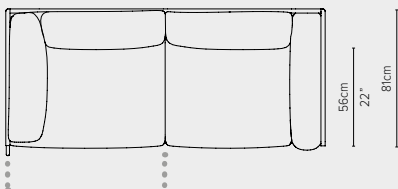

05848LS-x - Left arm module 189 cm*