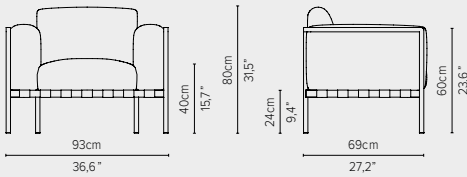

TECHNICAL DRAWINGS

SOFA REGULAR SEAT
TOTAL DEPTH 81 CM / 31,9"

05802-x - Armchair

cushions: C05802W

05808S-x - Sofa 2-seater

cushions: C05808SHW

05838RS-x - Right arm extension 189 cm*

cushions: C05838RSHW

SOFA REGULAR SEAT
TOTAL DEPTH 81 CM / 31,9"

05858RS-x - Right corner extension 189 cm*

05858LS-x - Left corner extension 189 cm*

05828S-x - Center module 189 cm*

05892-x - Pouf

05809S-x - Sofa 3-seater 273 cm

05859LD-x - Left corner extension 273 cm*

TECHNICAL DRAWINGS

MERIDIENNES

TOTAL DEPTH 188 CM / 74"

05868 - Meridienne left stand alone 188 cm

05869 - Meridienne right stand alone 188 cm

05803 - Meridienne left modular 188 cm*

06180 - Coffee table low 60x60cm / 23,50"x23,50"

)

)

TRIBÙ

PACKING LIST

ARTICLE NR.	ARTICLE NAME	BOX CONTENT	NR. OF BOXES	BOX DIMENSIONS (LXDXH)	VOLUME (M3 FT3)	GROSS WEIGHT BOX (KG LB)
05859RD / 05859LD	RIGHT/LEFT CORNER EXTENSION 3-SEATER DEEP	1	1	280x210x11cm 110.25x82.75x4.25"	0.6 21.2	38.3 84.5
05803-X / 05804-X	MERIDIENNE LEFT/RIGHT	1	1	134x104x11cm 52.75x41x4.25"	0.2 7.1	26.4 58.2
NATAL ALU X TABLES						
06176-X	COFFEE TABLE HIGH DIA 35CM	1	1	45x45x54cm 17.75x17.75x21.25"	0.1 3.5	6.4 14.1
06180-X	COFFEE TABLE LOW 40X40CM	1	1	42x42x37cm 16.5x16.5x14.5"	0.07 2.5	7.6 16.8
06182-X	COFFEE TABLE LOW 60X60CM	1	1	63x63x38cm 24.75x24.75x15"	0.2 7.1	15.5 34.2