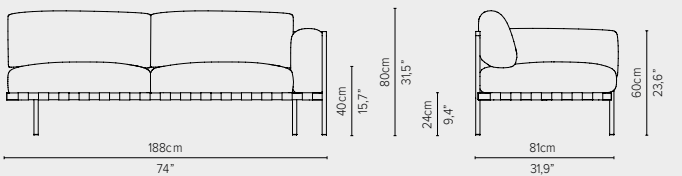

TECHNICAL DRAWINGS

SOFA REGULAR SEAT
TOTAL DEPTH 81 CM / 31,9"

05802-x - Armchair

cushions: C05802W

05808S-x - Sofa 2-seater

cushions: C05808SHW

05838RS-x - Right arm extension 189 cm*

cushions: C05838RSHW

* cannot stand alone and should be attached to another module

05838LS-x - Left arm extension 189 cm*

cushions: C05838LSHW

* cannot stand alone and should be attached to another module

05848RS-x - Right arm corner module 189 cm*

cushions: C05848RSHW

* cannot stand alone and should be attached to another module

05848LS-x - Left arm module 189 cm*

cushions: C05848LSHW

* cannot stand alone and should be attached to another module

TECHNICAL DRAWINGS

SOFA REGULAR SEAT
TOTAL DEPTH 81 CM / 31,9"

05858RS-x - Right corner extension 189 cm*

05858LS-x - Left corner extension 189 cm*

05828S-x - Center module 189 cm*

05892-x - Pouf

05809S-x - Sofa 3-seater 273 cm