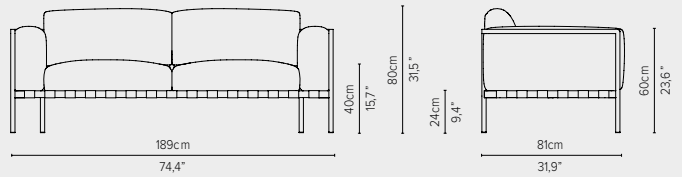

TECHNICAL DRAWINGS

SOFA REGULAR SEAT
TOTAL DEPTH 81 CM / 31,9"

05802-x - Armchair

cushions: C05802W

05808S-x - Sofa 2-seater

cushions: C05808SHW

05838RS-x - Right arm extension 189 cm*

cushions: C05838RSHW

* cannot stand alone and should be attached to another module

05838LS-x - Left arm extension 189 cm*

cushions: C05838LSHW

* cannot stand alone and should be attached to another module

05848RS-x - Right arm corner module 189 cm*

SOFA REGULAR SEAT
TOTAL DEPTH 81 CM / 31,9"

05858RS-x - Right corner extension 189 cm*

05858LS-x - Left corner extension 189 cm*

05828S-x - Center module 189 cm*

05892-x - Pouf

05809S-x - Sofa 3-seater 273 cm

05859LD-x - Left corner extension 273 cm*

TECHNICAL DRAWINGS

MERIDIENNES

TOTAL DEPTH 188 CM / 74"

05868 - Meridienne left stand alone 188 cm

05869 - Meridienne right stand alone 188 cm

05803 - Meridienne left modular 188 cm*