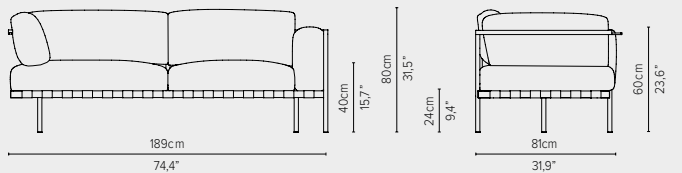

* cannot stand alone and should be attached to another module

05838LS-x - Left arm extension 189 cm*

cushions: C05838LSHW

* cannot stand alone and should be attached to another module

05848RS-x - Right arm corner module 189 cm*

cushions: C05848RSHW

* cannot stand alone and should be attached to another module

05848LS-x - Left arm module 189 cm*

cushions: C05848LSHW

* cannot stand alone and should be attached to another module

TECHNICAL DRAWINGS

SOFA REGULAR SEAT
TOTAL DEPTH 81 CM / 31,9"

05858RS-x - Right corner extension 189 cm*

05858LS-x - Left corner extension 189 cm*

05828S-x - Center module 189 cm*

05892-x - Pouf

05809S-x - Sofa 3-seater 273 cm

05829S-x - Center module 273 cm*

TECHNICAL DRAWINGS

SOFA REGULAR SEAT
TOTAL DEPTH 81 CM / 31,9"

05839RS-x - Right arm extension 273 cm*

05839LS-x - Left arm extension 273 cm*

05849RS-x - Right arm corner module 273 cm*