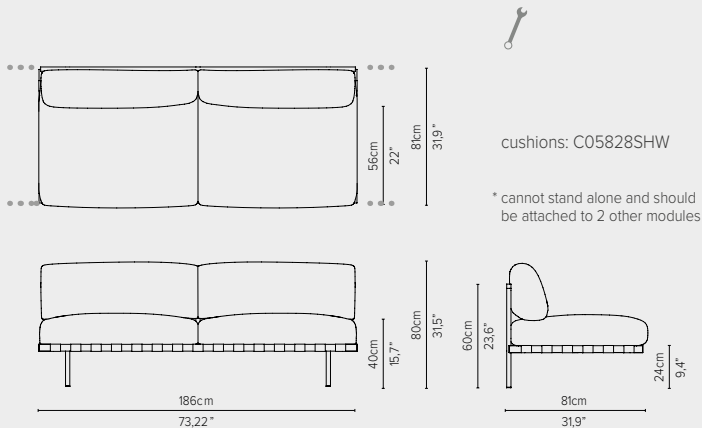

cushions: C05848RSHW

* cannot stand alone and should be attached to another module

05848LS-x - Left arm module 189 cm*

cushions: C05848LSHW

* cannot stand alone and should be attached to another module

TECHNICAL DRAWINGS

SOFA REGULAR SEAT
TOTAL DEPTH 81 CM / 31,9"

05858RS-x - Right corner extension 189 cm*

05858LS-x - Left corner extension 189 cm*

05828S-x - Center module 189 cm*

05892-x - Pouf

05809S-x - Sofa 3-seater 273 cm

05829S-x - Center module 273 cm*

TECHNICAL DRAWINGS

SOFA REGULAR SEAT
TOTAL DEPTH 81 CM / 31,9"

05839RS-x - Right arm extension 273 cm*

05839LS-x - Left arm extension 273 cm*

05849RS-x - Right arm corner module 273 cm*

05804 - Meridienne right modular 188 cm*

058C - X Connector

 A connector is needed to connect two modules lengthwise

TECHNICAL DRAWINGS

06176 - Coffee table high dia 35cm / 13,75"

06180 - Coffee table low 40x40cm / 15,75"x15,75"