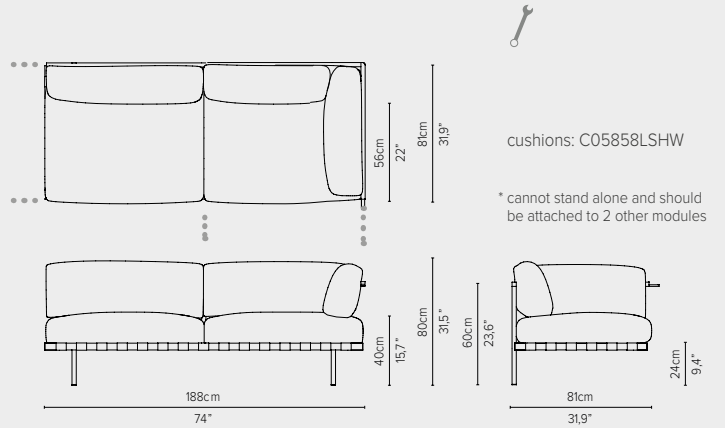

* cannot stand alone and should be attached to another module

05838LS-x - Left arm extension 189 cm*

cushions: C05838LSHW

* cannot stand alone and should be attached to another module

05848RS-x - Right arm corner module 189 cm*

cushions: C05848RSHW

* cannot stand alone and should be attached to another module

05848LS-x - Left arm module 189 cm*

cushions: C05848LSHW

* cannot stand alone and should be attached to another module

TECHNICAL DRAWINGS

SOFA REGULAR SEAT
TOTAL DEPTH 81 CM / 31,9"

05858RS-x - Right corner extension 189 cm*

05858LS-x - Left corner extension 189 cm*

05828S-x - Center module 189 cm*

05892-x - Pouf

05809S-x - Sofa 3-seater 273 cm

05829S-x - Center module 273 cm*

TECHNICAL DRAWINGS

SOFA REGULAR SEAT
TOTAL DEPTH 81 CM / 31,9"

05839RS-x - Right arm extension 273 cm*

05839LS-x - Left arm extension 273 cm*

05849RS-x - Right arm corner module 273 cm*