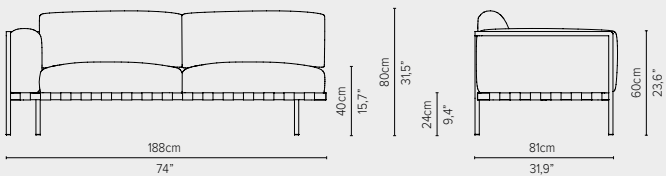

TECHNICAL DRAWINGS

SOFA REGULAR SEAT
TOTAL DEPTH 81 CM / 31,9"

05802-x - Armchair

cushions: C05802W

05808S-x - Sofa 2-seater

cushions: C05808SHW

05838RS-x - Right arm extension 189 cm*

cushions: C05838RSHW

* cannot stand alone and should be attached to another module

05838LS-x - Left arm extension 189 cm*

cushions: C05838LSHW

* cannot stand alone and should be attached to another module

05848RS-x - Right arm corner module 189 cm*

05859LD-x - Left corner extension 273 cm*

TECHNICAL DRAWINGS

MERIDIENNES

TOTAL DEPTH 188 CM / 74"

05868 - Meridienne left stand alone 188 cm

05869 - Meridienne right stand alone 188 cm

05803 - Meridienne left modular 188 cm*