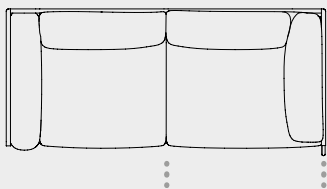

* cannot stand alone and should be attached to another module

05838LS-x - Left arm extension 189 cm*

cushions: C05838LSHW

* cannot stand alone and should be attached to another module

05848RS-x - Right arm corner module 189 cm*