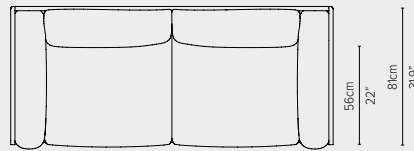

TECHNICAL DRAWINGS

SOFA REGULAR SEAT
TOTAL DEPTH 81 CM / 31,9"

05802-x - Armchair

cushions: C05802W

05808S-x - Sofa 2-seater

cushions: C05808SHW

05838RS-x - Right arm extension 189 cm*

cushions: C05838RSHW

* cannot stand alone and should be attached to another module

05838LS-x - Left arm extension 189 cm*

cushions: C05838LSHW

* cannot stand alone and should be attached to another module

05848RS-x - Right arm corner module 189 cm*