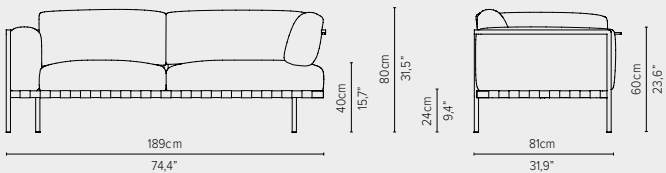

TECHNICAL DRAWINGS

SOFA REGULAR SEAT
TOTAL DEPTH 81 CM / 31,9"

05802-x - Armchair

cushions: C05802W

05808S-x - Sofa 2-seater

cushions: C05808SHW

05838RS-x - Right arm extension 189 cm*

cushions: C05838RSHW

* cannot stand alone and should be attached to another module

05838LS-x - Left arm extension 189 cm*

cushions: C05838LSHW

* cannot stand alone and should be attached to another module

05848RS-x - Right arm corner module 189 cm*

cushions: C05848RSHW

* cannot stand alone and should be attached to another module

05848LS-x - Left arm module 189 cm*

cushions: C05848LSHW

* cannot stand alone and should be attached to another module

TECHNICAL DRAWINGS

SOFA REGULAR SEAT
TOTAL DEPTH 81 CM / 31,9"

05858RS-x - Right corner extension 189 cm*

05858LS-x - Left corner extension 189 cm*

05828S-x - Center module 189 cm*

05892-x - Pouf

05809S-x - Sofa 3-seater 273 cm