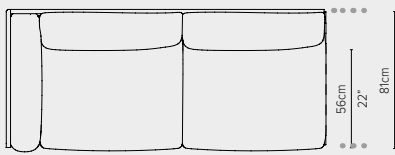

TECHNICAL DRAWINGS

SOFA REGULAR SEAT
TOTAL DEPTH 81 CM / 31,9"

05802-x - Armchair

cushions: C05802W

05808S-x - Sofa 2-seater

cushions: C05808SHW

05838RS-x - Right arm extension 189 cm*

cushions: C05838RSHW

* cannot stand alone and should be attached to another module

05838LS-x - Left arm extension 189 cm*

cushions: C05838LSHW

* cannot stand alone and should be attached to another module

05848RS-x - Right arm corner module 189 cm*