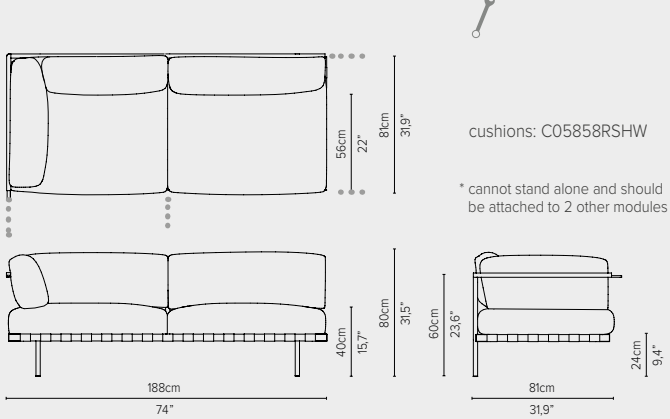

* cannot stand alone and should be attached to another module

05838LS-x - Left arm extension 189 cm*

cushions: C05838LSHW

* cannot stand alone and should be attached to another module

05848RS-x - Right arm corner module 189 cm*

cushions: C05848RSHW

* cannot stand alone and should be attached to another module

05848LS-x - Left arm module 189 cm*

cushions: C05848LSHW

* cannot stand alone and should be attached to another module

TECHNICAL DRAWINGS

SOFA REGULAR SEAT
TOTAL DEPTH 81 CM / 31,9"

05858RS-x - Right corner extension 189 cm*

05858LS-x - Left corner extension 189 cm*

05828S-x - Center module 189 cm*

05892-x - Pouf

05809S-x - Sofa 3-seater 273 cm

05829S-x - Center module 273 cm*

TECHNICAL DRAWINGS

SOFA REGULAR SEAT
TOTAL DEPTH 81 CM / 31,9"

05839RS-x - Right arm extension 273 cm*

05839LS-x - Left arm extension 273 cm*

05849RS-x - Right arm corner module 273 cm*