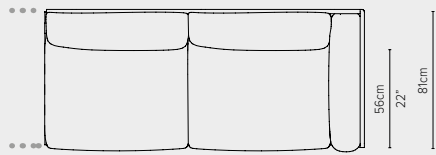

TECHNICAL DRAWINGS

SOFA REGULAR SEAT
TOTAL DEPTH 81 CM / 31,9"

05802-x - Armchair

cushions: C05802W

05808S-x - Sofa 2-seater

cushions: C05808SHW

05838RS-x - Right arm extension 189 cm*

cushions: C05838RSHW

* cannot stand alone and should be attached to another module

05838LS-x - Left arm extension 189 cm*

cushions: C05838LSHW

* cannot stand alone and should be attached to another module

05848RS-x - Right arm corner module 189 cm*